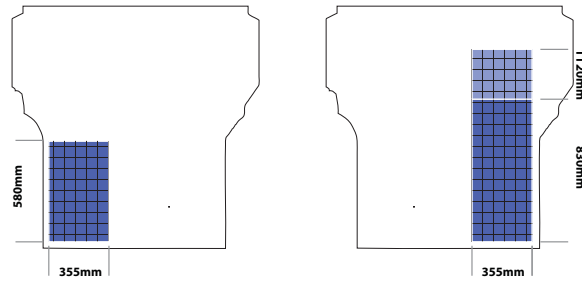

vehicle storage systems

storage systems

Short Wheelbase (L1)

Location	Unit Length	Unit Width	Unit Height
Nearside	580mm	355mm	950mm
Offside	1120mm		

floor part no: 822-0998-HX2

Long Wheelbase (L2)

Location	Unit Length	Unit Width	Unit Height
Nearside	830mm	355mm	950mm
Offside	1120mm		

floor part no: 822-0999-HX2

Short Wheelbase (L1)

Location	Unit Length	Unit Width	Unit Height		
			Low Roof	Med Roof	High Roof
Nearside	1120mm	355/455mm	1250mm	N/A	1625mm
Offside Rear	1120mm				
Offside Front	580mm				

floor part no: 822-1214-HX2

Long Wheelbase (L2)

Location	Unit Length	Unit Width	Unit Height		
			Low Roof	Med Roof	High Roof
Nearside	1120mm	355/455mm	1250mm	N/A	1625mm
Offside Rear	1120mm				
Offside Front	830mm				

floor part no: 822-1215-HX2

Location	Unit Length	Unit Width	Unit Height
Nearside	580mm	355mm	950mm
Offside	1120mm		

floor part no: 822-1000-HX2

Short Wheelbase (L1)

Location	Unit Length	Unit Width	Unit Height		
			Low Roof	Med Roof	High Roof
Nearside	1120mm	355/455mm	1250mm	1625mm	1625mm
Offside Rear	1120mm				
Offside Front	830mm				