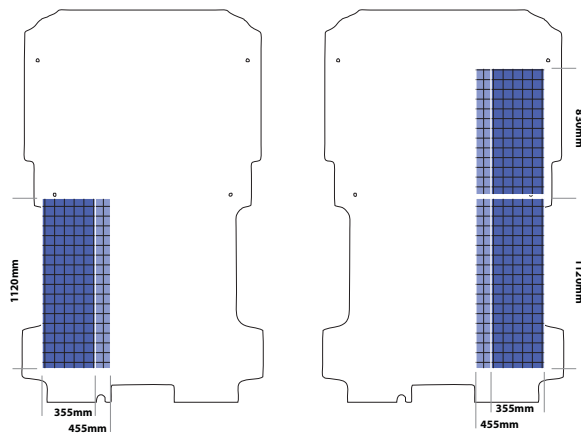

Long Wheelbase (L2)

Location	Unit Length	Unit Width	Unit Height		
			Low Roof	Med Roof	High Roof
Nearside	1120mm	355/455mm	1250mm	N/A	1625mm
Offside Rear	1120mm				
Offside Front	830mm				

floor part no: 822-1215-HX2