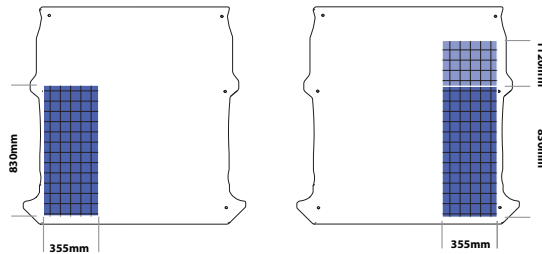

floor part no: 822-1216-HX3

Long Wheelbase (L3)

Location	Unit Length	Unit Width	Unit Height		
			Low Roof	Med Roof	High Roof
Nearside	1620mm	355/455mm	1250mm	1625mm	1625mm
Offside Rear					
Offside Front					

floor part no: 822-1111-HX3

PLEASE NOTE: there is no floor made for L4 (unit dims are same as above)

**DOBLO
(post 2010)**

Cargo

Location	Unit Length	Unit Width	Unit Height
Nearside	830mm	355mm	950mm
Offside	830/1120mm		

floor part no: awaiting part no

Maxi

Location	Unit Length	Unit Width	Unit Height
Nearside	1120mm	355mm	950mm
Offside	1620mm		

floor part no: 822-1258-HX2

DUCATO

Short Wheelbase (L1)

Location	Unit Length	Unit Width	Low Roof	Unit Height	High Roof
				Med Roof	
Nearside	1120mm	355/455mm	1250mm	1625mm	1625mm
Offside Rear	1120mm				
Offside Front	830mm				