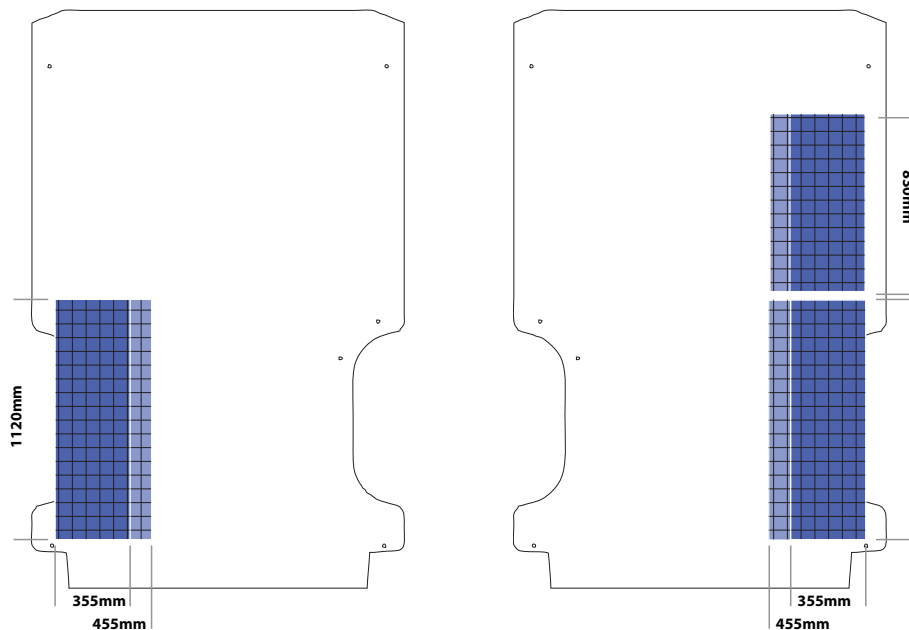

floor part no: 822-1209-HX2

COMBO

Location	Unit Length	Unit Width	Unit Height
Nearside	580mm	355mm	950mm
Offside	1120mm		

floor part no: 822-1003-HX2

Short Wheelbase

Location	Unit Length	Unit Width	Unit Height		
			Low Roof	Med Roof	High Roof
Nearside	1120mm	355/455mm	1250mm	N/A	1625mm
Offside Rear	1120mm				
Offside Front	830mm				