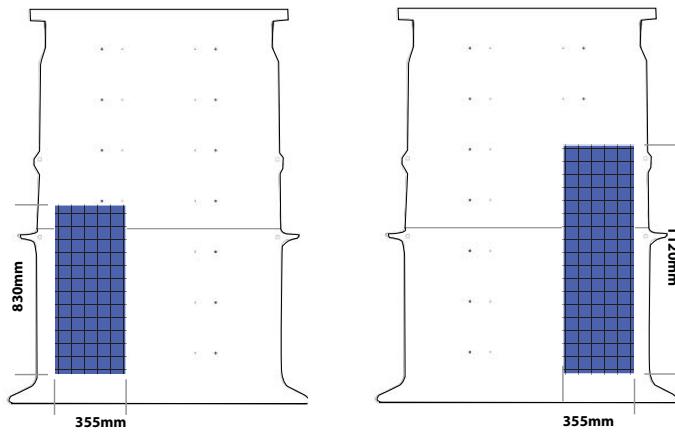

floor part no: 822-0999-HX2

RENAULT

KANGOO

Standard

Location	Unit Length	Unit Width	Unit Height
Nearside	580mm	355mm	950mm
Offside	1120mm		

floor part no: 822-1002-HX2

Maxi

Location	Unit Length	Unit Width	Unit Height
Nearside	830mm	355mm	950mm
Offside	1120mm		