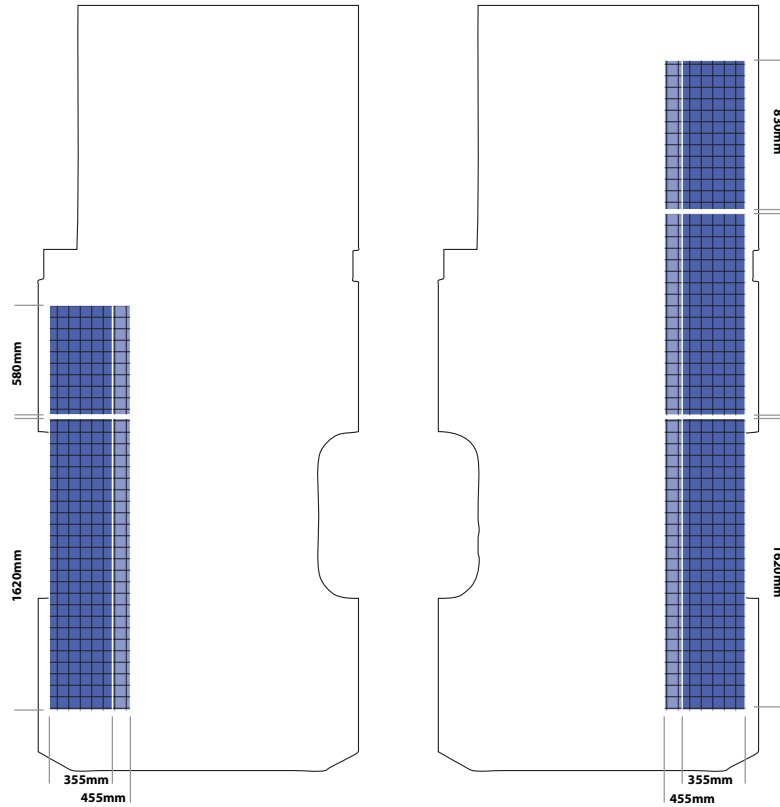

CRAFTER

Long Wheelbase

Location	Unit Length	Unit Width	Unit Height	
			Standard Roof	High Roof
Nearside Rear	1620mm	355/455mm	N/A	1625mm
Nearside Front	580mm			
Offside Rear	1620mm			
Offside Mid	1120mm			
Offside Front	830mm			

floor part no: 822-1213-HX4