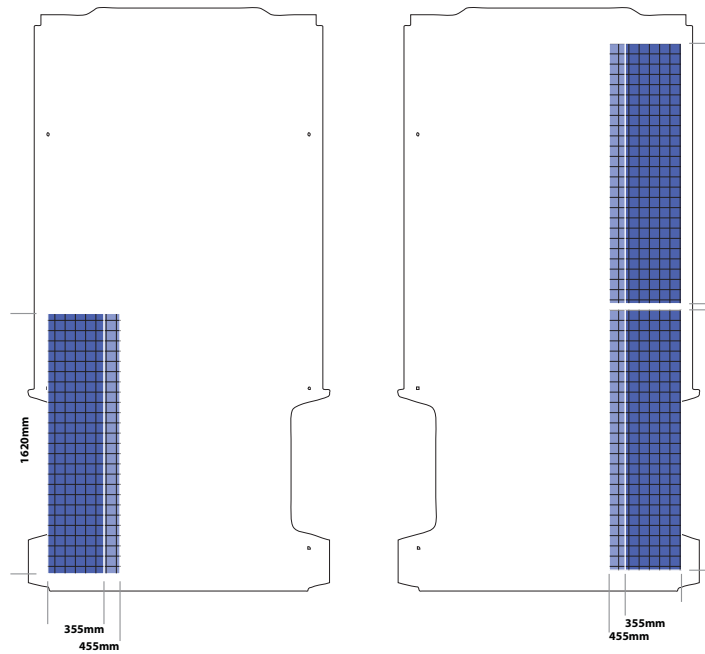

Long Wheelbase (L3)

Location	Unit Length	Unit Width	Unit Height		
			Low Roof	Med Roof	High Roof
Nearside	1620mm	355/455mm	1250mm	1625mm	1625mm
Offside Rear					
Offside Front					

floor part no: 822-1111-HX3

PLEASE NOTE: there is no floor made for L4 (unit dims are same as above)