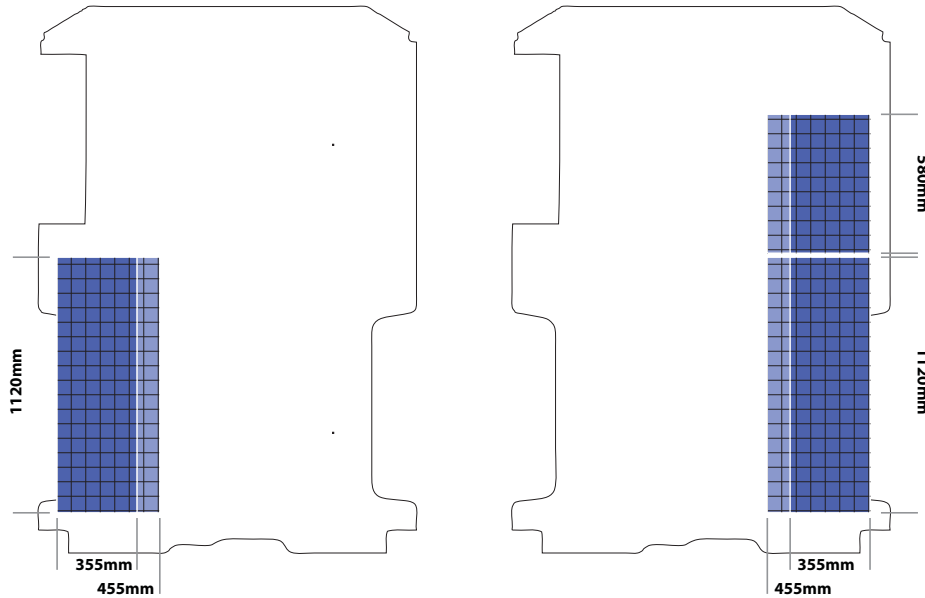

Short Wheelbase

Location	Unit Length	Unit Width	Unit Height		
			Low Roof	Med Roof	High Roof
Nearside	1120mm	355/455mm	1250mm	N/A	N/A
Offside Rear	1120mm				
Offside Front	580mm				

floor part no: 822-1208-HX2