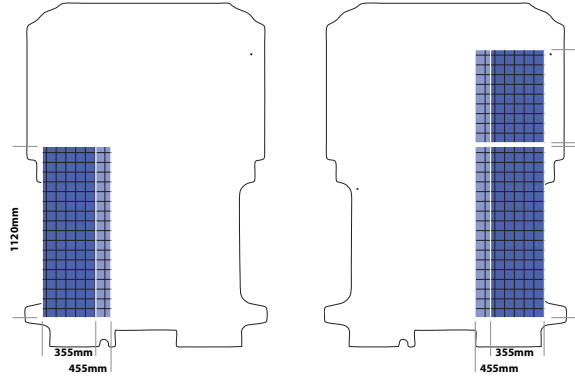

floor part no: 822-1111-HX3

PLEASE NOTE: there is no floor made for L4 (unit dims are same as above)

FIORINO

Location	Unit Length	Unit Width	Unit Height
Nearside	830mm	355mm	950mm
Offside	830/1120mm		

floor part no: 822-1000-HX2