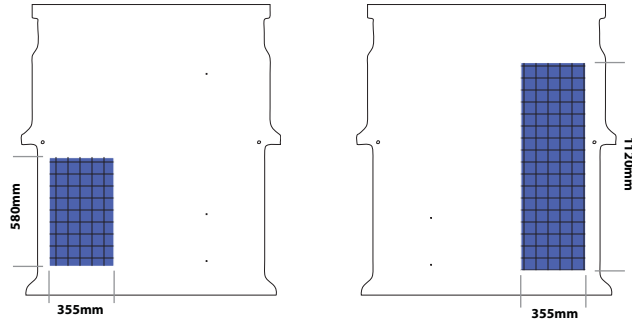

RENAULT

KANGOO

Standard

Location	Unit Length	Unit Width	Unit Height
Nearside	580mm	355mm	950mm
Offside	1120mm		

floor part no: 822-1002-HX2