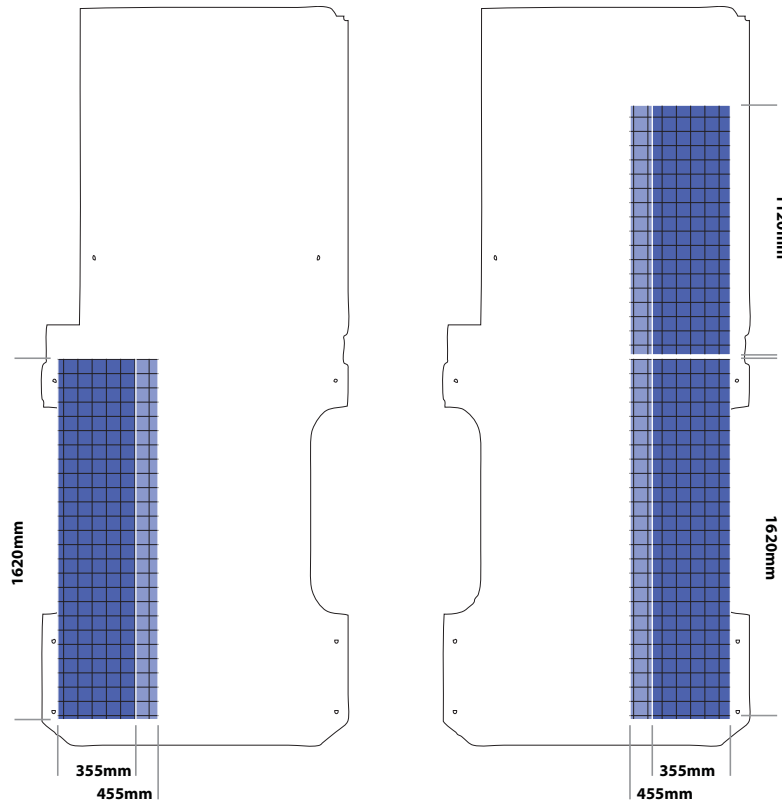

Medium Wheelbase

Location	Unit Length	Unit Width	Unit Height	
			Standard Roof	High Roof
Nearside	1620mm	355/455mm	1250mm	1625mm
Offside Rear	1620mm			
Offside Front	1120mm			

floor part no: 822-1219-HX3