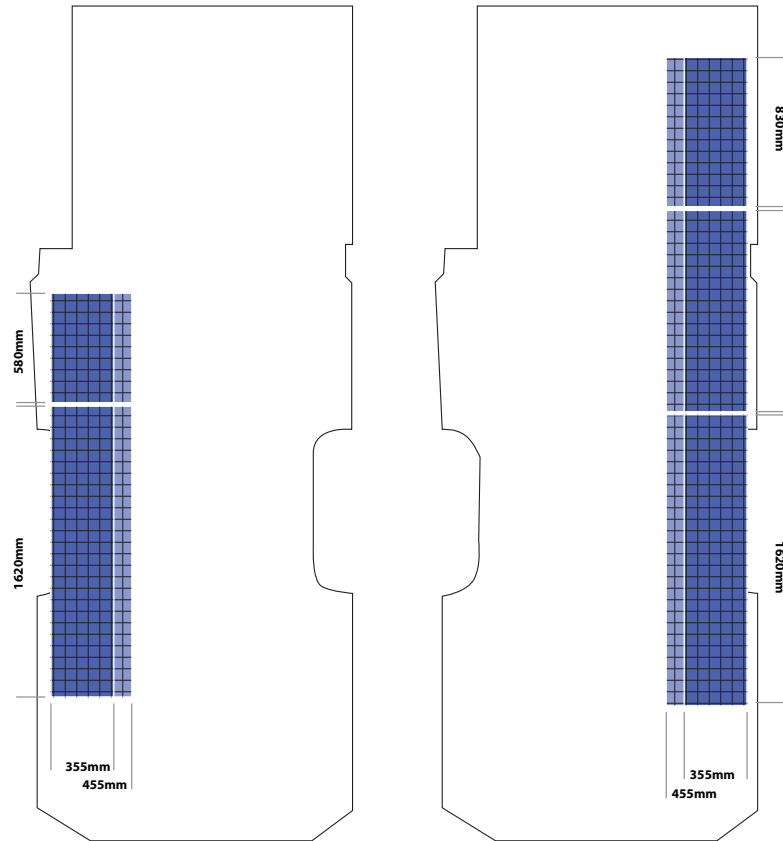

SPRINTER

Extra Long Wheelbase

Location	Unit Length	Unit Width	Unit Height	
			Standard Roof	High Roof
Nearside Rear	1620mm	355/455mm	N/A	1625mm
Nearside Front	580mm			
Offside Rear	1620mm			
Offside Mid	1120mm			
Offside Front	830mm			

we do not provide floors for this vehicle as they come as standard (can use Crafter if needed)