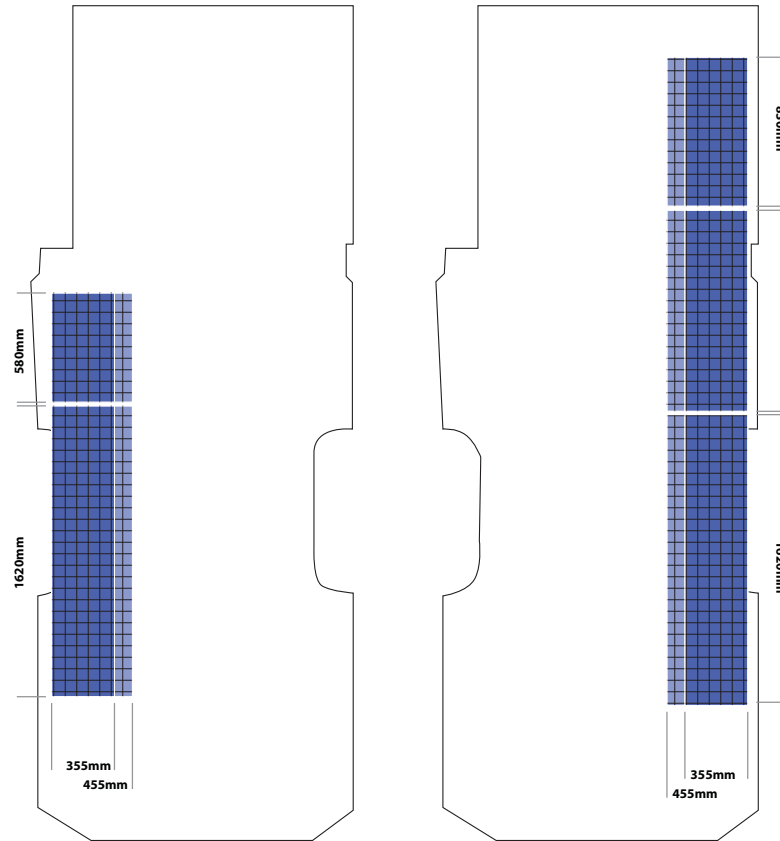

Extra Long Wheelbase

Location	Unit Length	Unit Width	Unit Height	
			Standard Roof	High Roof
Nearside Rear	1620mm	355/455mm	N/A	1625mm
Nearside Front	580mm			
Offside Rear	1620mm			
Offside Mid	1120mm			
Offside Front	830mm			

we do not provide floors for this vehicle as they come as standard