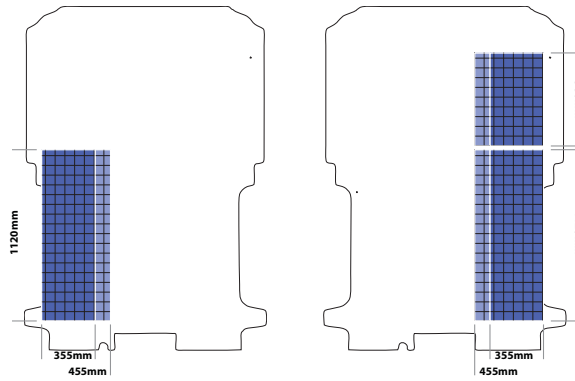

vehicle storage systems

storage systems

Short Wheelbase (L1)

Location	Unit Length	Unit Width	Unit Height
Nearside	580mm	355mm	950mm
Offside	1120mm		

floor part no: 822-0998-HX2

Long Wheelbase (L2)

Location	Unit Length	Unit Width	Unit Height
Nearside	830mm	355mm	950mm
Offside	1120mm		

floor part no: 822-0999-HX2

Short Wheelbase (L1)

Location	Unit Length	Unit Width	Unit Height		
			Low Roof	Med Roof	High Roof
Nearside	1120mm	355/455mm	1250mm	N/A	1625mm
Offside Rear	1120mm				
Offside Front	580mm				