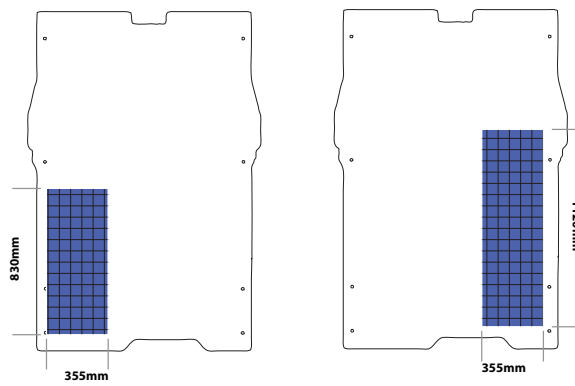

floor part no: 822-1111-HX3

PLEASE NOTE: there is no floor made for L4 (unit dims are same as above)

**DOBLO
(post 2010)**

Cargo

Location	Unit Length	Unit Width	Unit Height
Nearside	830mm	355mm	950mm
Offside	830/1120mm		

floor part no: awaiting part no

Maxi

Location	Unit Length	Unit Width	Unit Height
Nearside	1120mm	355mm	950mm
Offside	1620mm		

floor part no: 822-1258-HX2

DUCATO

Short Wheelbase (L1)

Location	Unit Length	Unit Width	Low Roof	Unit Height	High Roof
				Med Roof	
Nearside	1120mm	355/455mm	1250mm	1625mm	1625mm
Offside Rear	1120mm				
Offside Front	830mm				

floor part no: 822-1214-HX2

Long Wheelbase (L2)

Location	Unit Length	Unit Width	Unit Height		
			Low Roof	Med Roof	High Roof
Nearside	1120mm	355/455mm	1250mm	N/A	1250mm
Offside Rear	1120mm				
Offside Front	830mm				

floor part no: 822-1215-HX2

Short Wheelbase (L1)

Location	Unit Length	Unit Width	Unit Height
Nearside	580mm	355mm	1250mm
Offside	1120mm		

floor part no: 822-0998-HX2

Long Wheelbase (L2)

Location	Unit Length	Unit Width	Unit Height
Nearside	830mm	355mm	1250mm
Offside	1120mm		