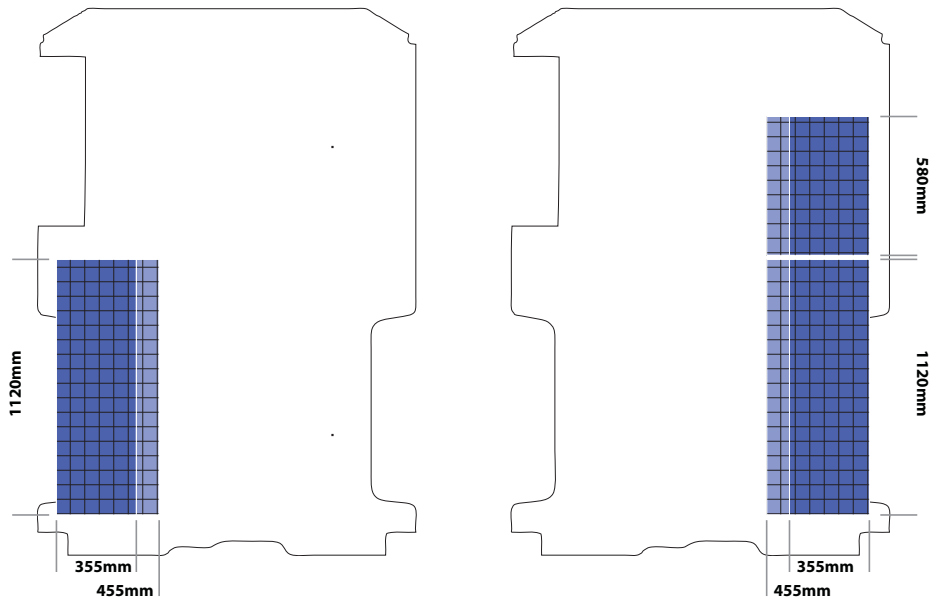

Short Wheelbase

Location	Unit Length	Unit Width	Unit Height		
			Low Roof	Med Roof	High Roof
Nearside	1120mm	355/455mm	1250mm	N/A	N/A
Offside Rear	1120mm				
Offside Front	580mm				

floor part no: 822-1208-HX2