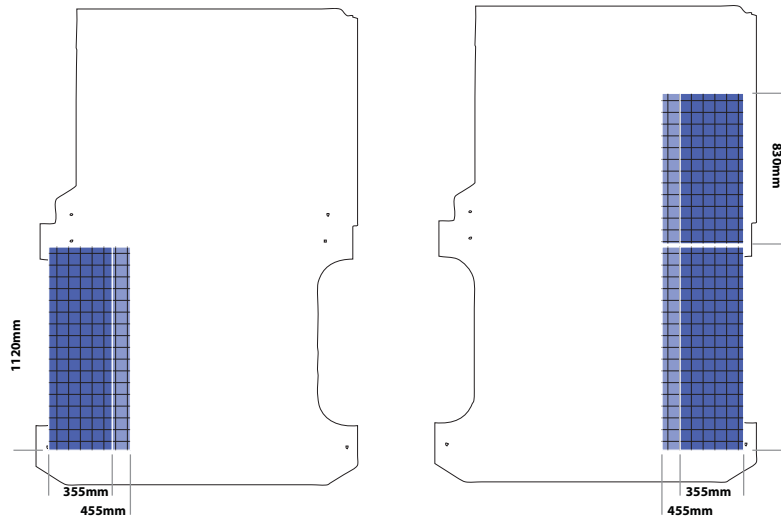

Short Wheelbase

Location	Unit Length	Unit Width	Unit Height	
			Standard Roof	High Roof
Nearside	1120mm	355/455mm	1250mm	1625mm
Offside Rear	1120mm			
Offside Front	830mm			

floor part no: 822-1212-HX2