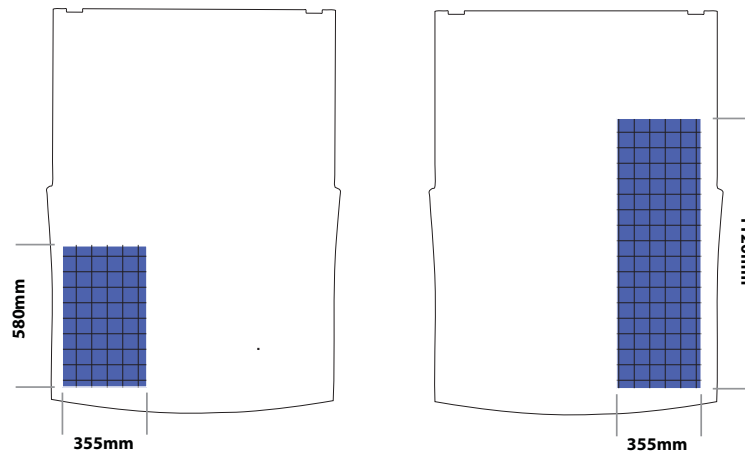

CADDY

Location	Unit Length	Unit Width	Unit Height
Nearside	580mm	355mm	950mm
Offside	1120mm		

*left side door floor part no: 822-1261-HX2
twin side door floor part no: 822-1198-HX1*