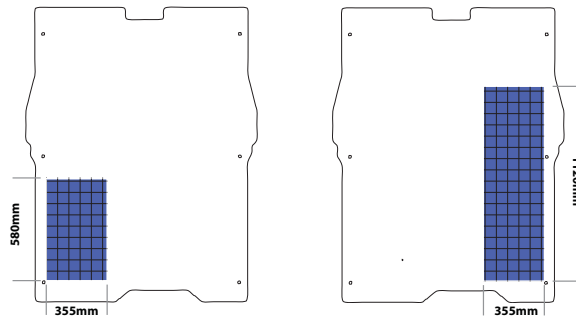

Short Wheelbase (L1)

Location	Unit Length	Unit Width	Unit Height
Nearside	580mm	355mm	1250mm
Offside	1120mm		

floor part no: 822-0998-HX2