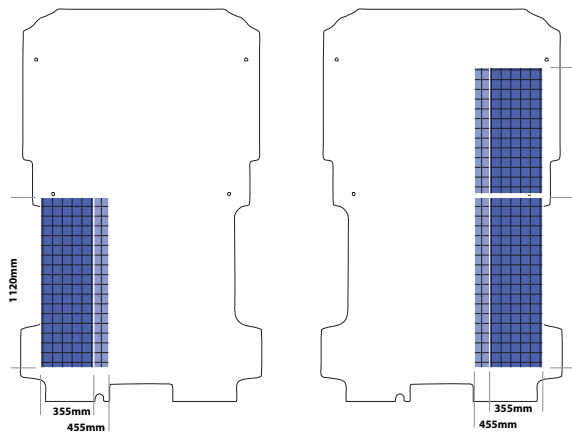

Long Wheelbase (L2)

Location	Unit Length	Unit Width	Unit Height		
			Low Roof	Med Roof	High Roof
Nearside	1120mm	355/455mm	1250mm	N/A	1250mm
Offside Rear	1120mm				
Offside Front	830mm				

floor part no: 822-1215-HX2