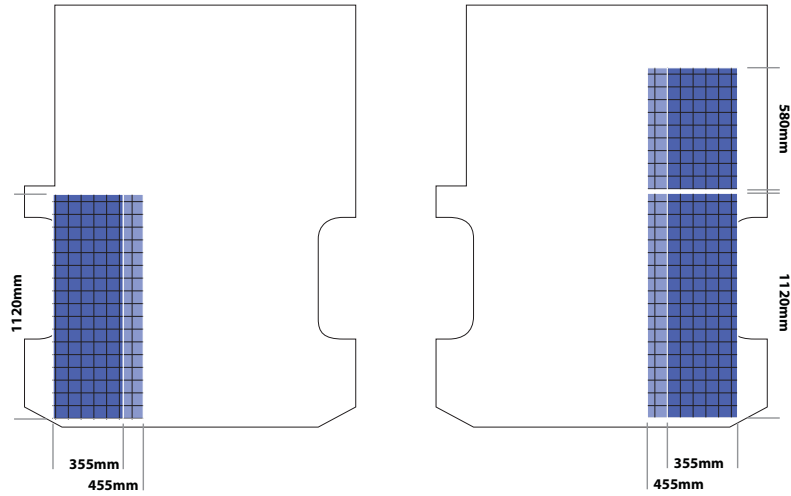

Compact Wheelbase

Location	Unit Length	Unit Width	Unit Height	
			Standard Roof	High Roof
Nearside	1120mm	355/455mm	1250mm	N/A
Offside Rear	1120mm			
Offside Front	580mm			

we do not provide floors for this vehicle as they come as standard