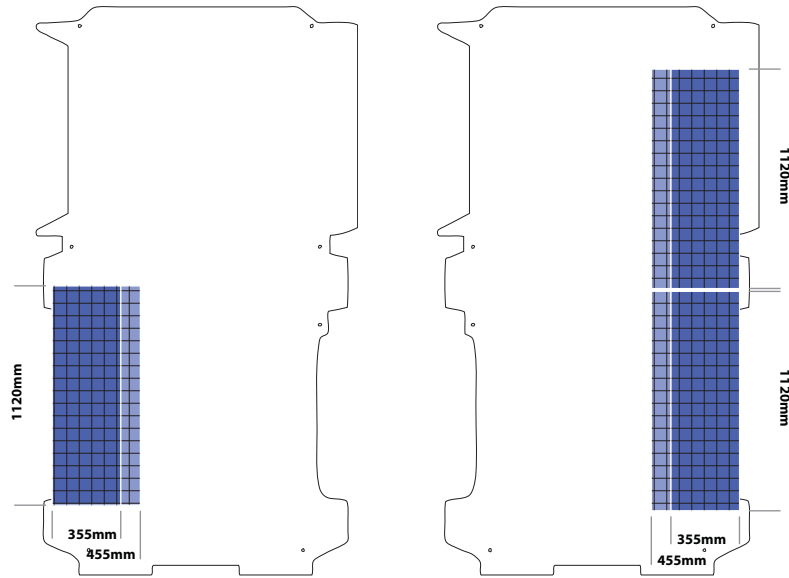

TRANSPORTER

Long Wheelbase

Location	Unit Length	Unit Width	Unit Height		
			Low Roof	Med Roof	High Roof
Nearside	1120mm	355/455mm	1250mm	1250mm	1625mm
Offside Rear					
Offside Front					

floor part no: 822-1107-HX2