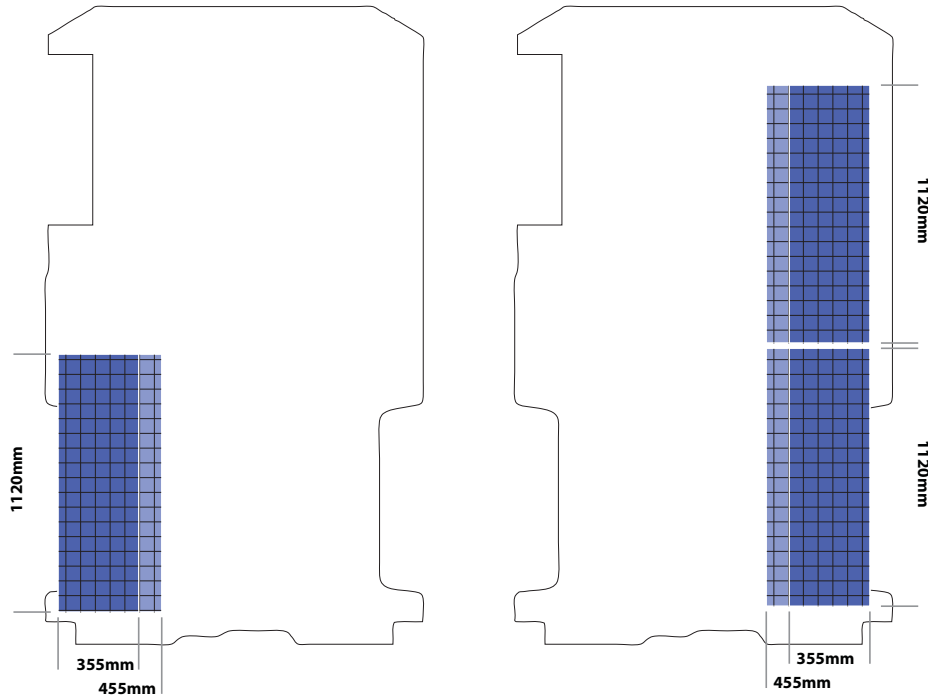

Long Wheelbase

Location	Unit Length	Unit Width	Unit Height		
			Low Roof	Med Roof	High Roof
Nearside	1120mm	355/455mm	1250mm	N/A	1625mm
Offside Rear	1120mm				
Offside Front	1120mm				

floor part no: 822-1209-HX2