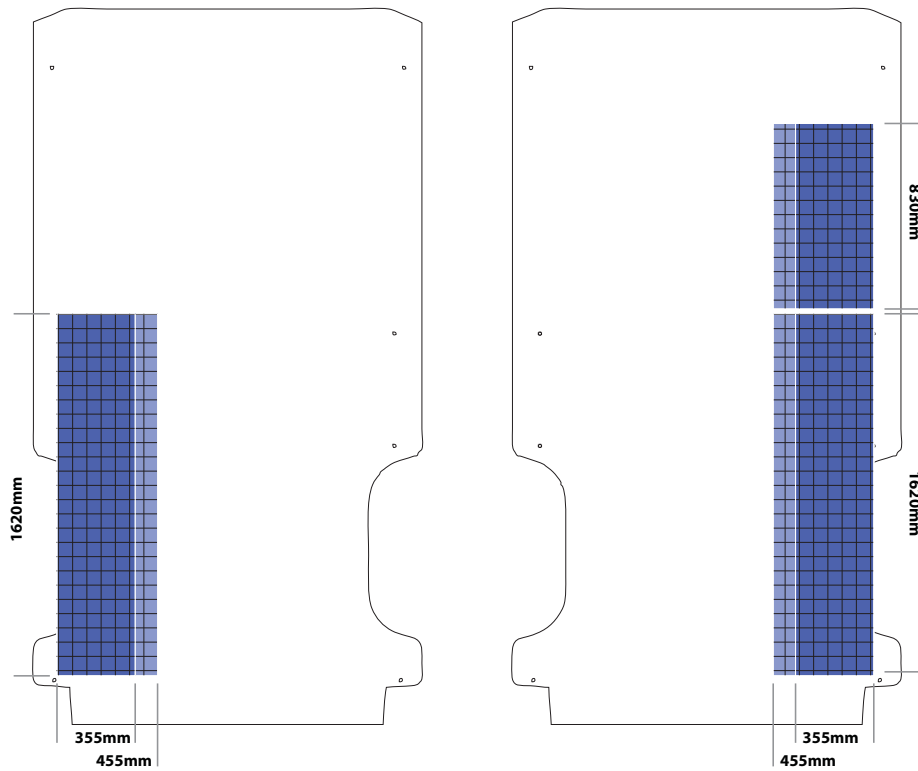

Medium Wheelbase

Location	Unit Length	Unit Width	Unit Height		
			Low Roof	Med Roof	High Roof
Nearside	1620mm	355/455mm	1250mm	1625mm	1625mm
Offside Rear	1620mm				
Offside Front	830mm				

floor part no: 822-1211-HX3