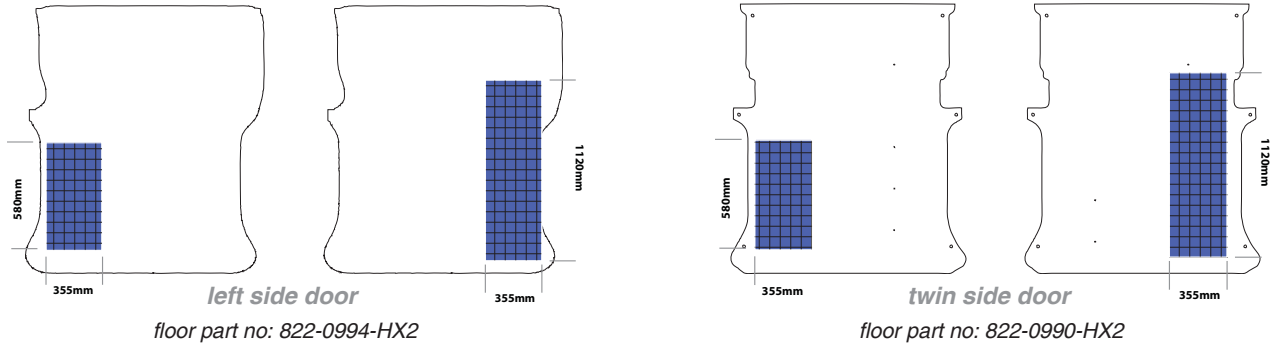

TRANSIT CONNECT

Short Wheelbase

Location	Unit Length	Unit Width	Unit Height
Nearside	580mm	355mm	950mm
Offside	1120mm