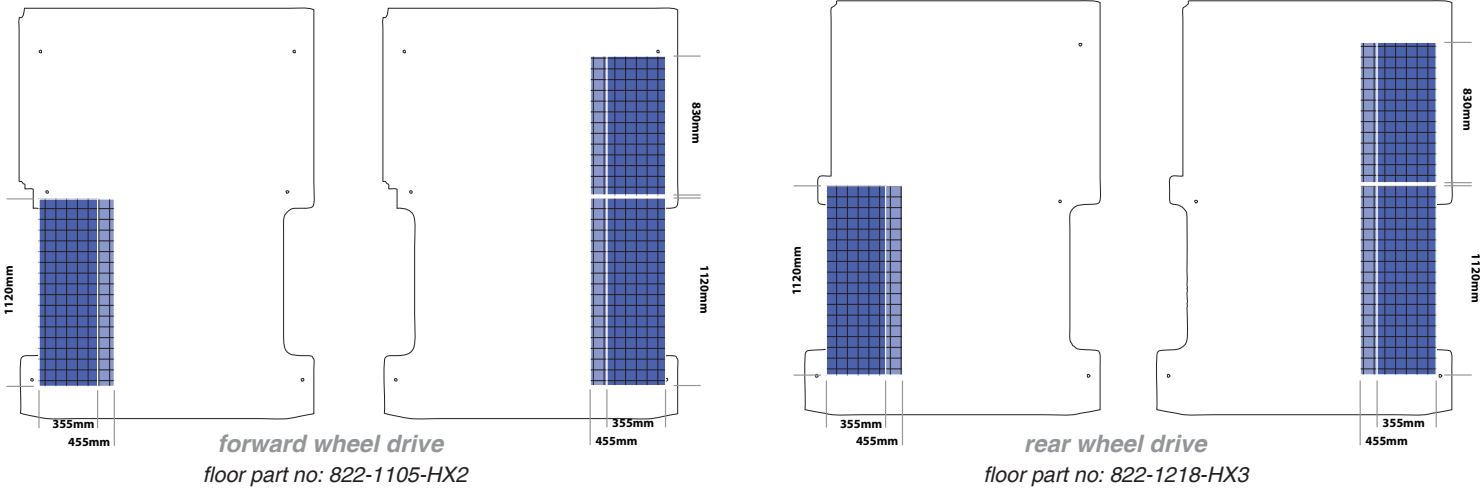

TRANSIT

Short Wheelbase

Location	Unit Length	Unit Width	Unit Height		
			Low Roof	Med Roof	High Roof
Nearside	1120mm	355/455mm	1250mm	1625mm	N/A
Offside Rear	1120mm				
Offside Front	830mm