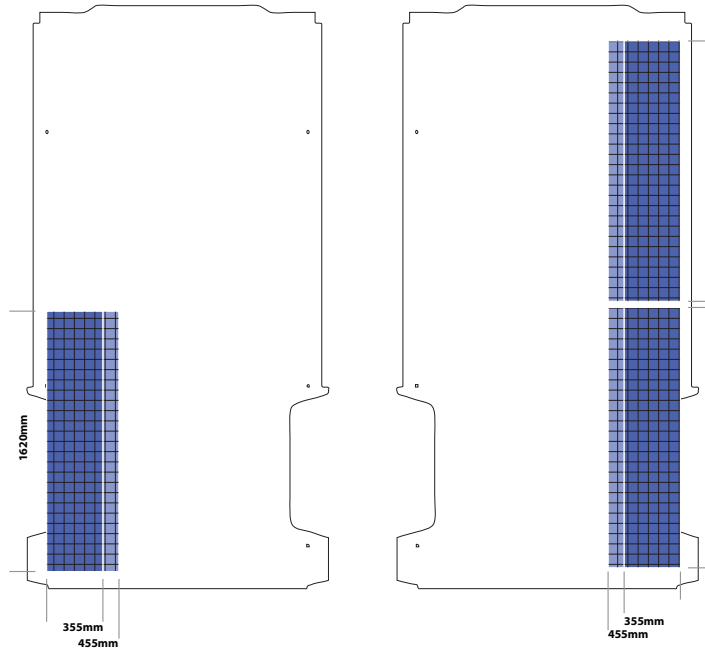

Long Wheelbase (L3)

Location	Unit Length	Unit Width	Unit Height		
			Low Roof	Med Roof	High Roof
Nearside	1620mm	355/455mm	1250mm	1625mm	1625mm
Offside Rear					
Offside Front					

floor part no: 822-1111-HX3

PLEASE NOTE: there is no floor made for L4 (unit dims are same as above)