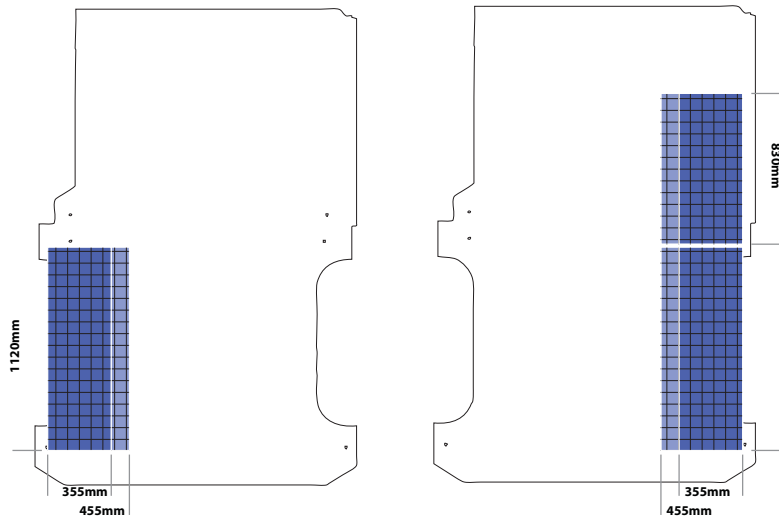

Short Wheelbase

Location	Unit Length	Unit Width	Unit Height	
			Standard Roof	High Roof
Nearside	1120mm	355/455mm	1250mm	1625mm
Offside Rear	1120mm			
Offside Front	830mm			

floor part no: 822-1212-HX2