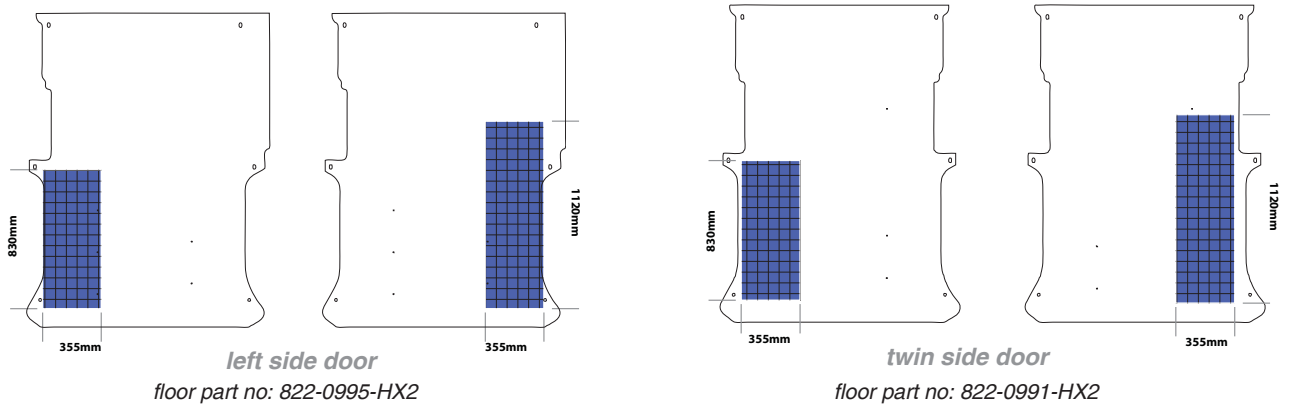

Long Wheelbase

Location	Unit Length	Unit Width	Unit Height
Nearside	830mm	355mm	1250mm
Offside	1120mm