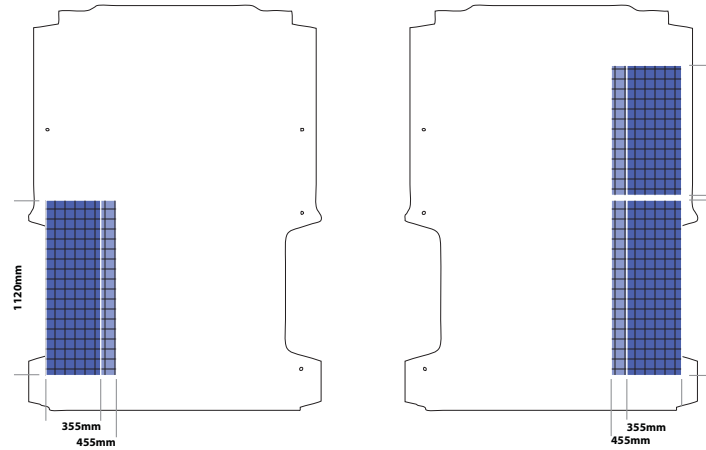

floor part no: 822-1111-HX3

PLEASE NOTE: there is no floor made for L4 (unit dims are same as above)

**DOBLO
(post 2010)**

Cargo

Location	Unit Length	Unit Width	Unit Height
Nearside	830mm	355mm	950mm
Offside	830/1120mm		

floor part no: 822-1209-HX2

Location	Unit Length	Unit Width	Unit Height
Nearside	580mm	355mm	950mm
Offside	1120mm		

floor part no: 822-1000-HX2

BOXER

Short Wheelbase (L1)

Location	Unit Length	Unit Width	Unit Height		
			Low Roof	Med Roof	High Roof
Nearside	1120mm	355/455mm	1250mm	1625mm	1625mm
Offside Rear	1120mm				
Offside Front	830mm				