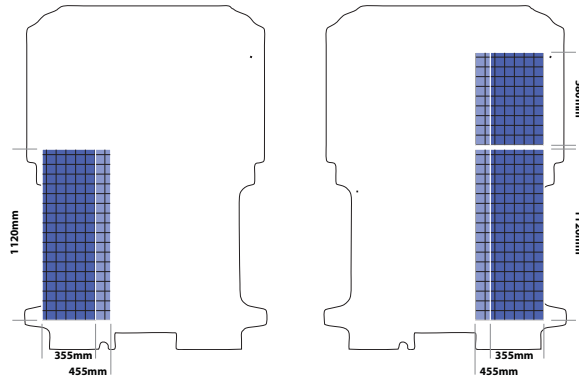

Short Wheelbase (L1)

Location	Unit Length	Unit Width	Unit Height		
			Low Roof	Med Roof	High Roof
Nearside	1120mm	355/455mm	1250mm	N/A	1250mm
Offside Rear	1120mm				
Offside Front	580mm				

floor part no: 822-1214-HX2