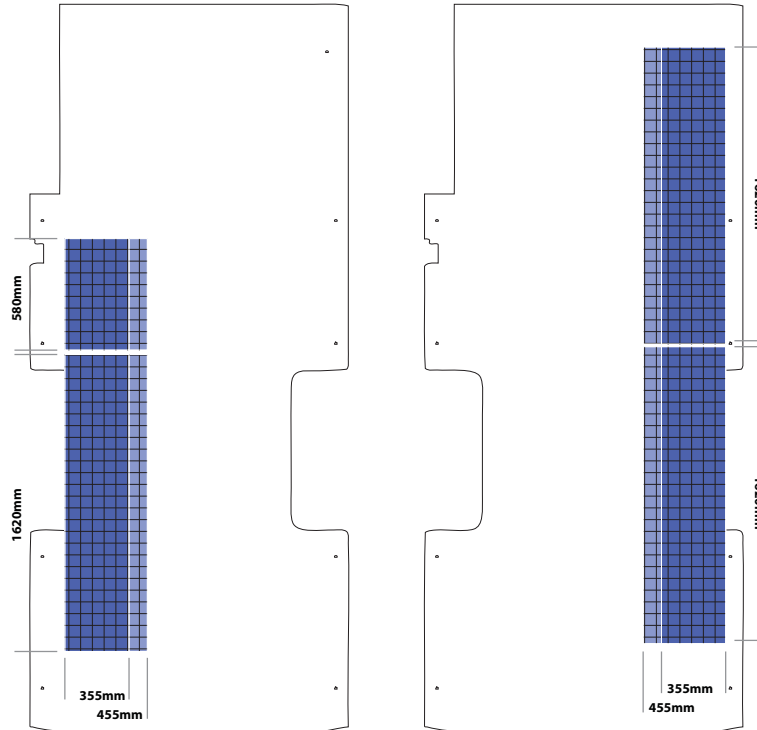

rear wheel drive

twin RWD floor part no: 822-1009-HX5

single RWD floor part no: 822-1207-HX5

Jumbo Wheelbase

Location	Unit Length	Unit Width	Unit Height		
			Low Roof	Med Roof	High Roof
Nearside Rear	1620mm	355/455mm	1250mm	1625mm	1625mm
Nearside Front	580mm				
Offside Rear	1620mm				
Offside Front	1620mm