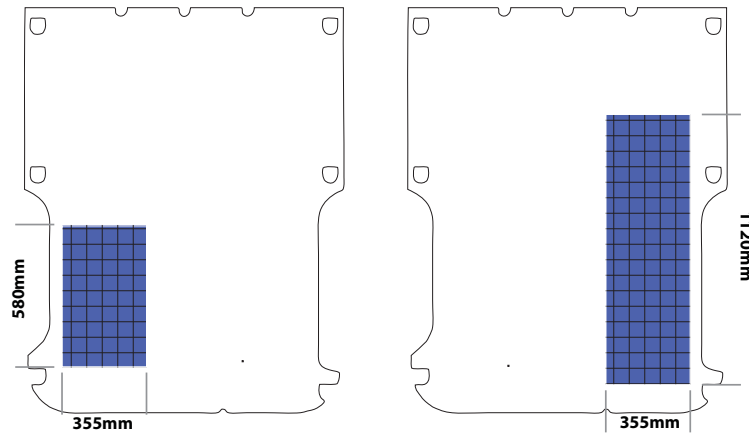

COMBO

Location	Unit Length	Unit Width	Unit Height
Nearside	580mm	355mm	950mm
Offside	1120mm		

floor part no: 822-1003-HX2