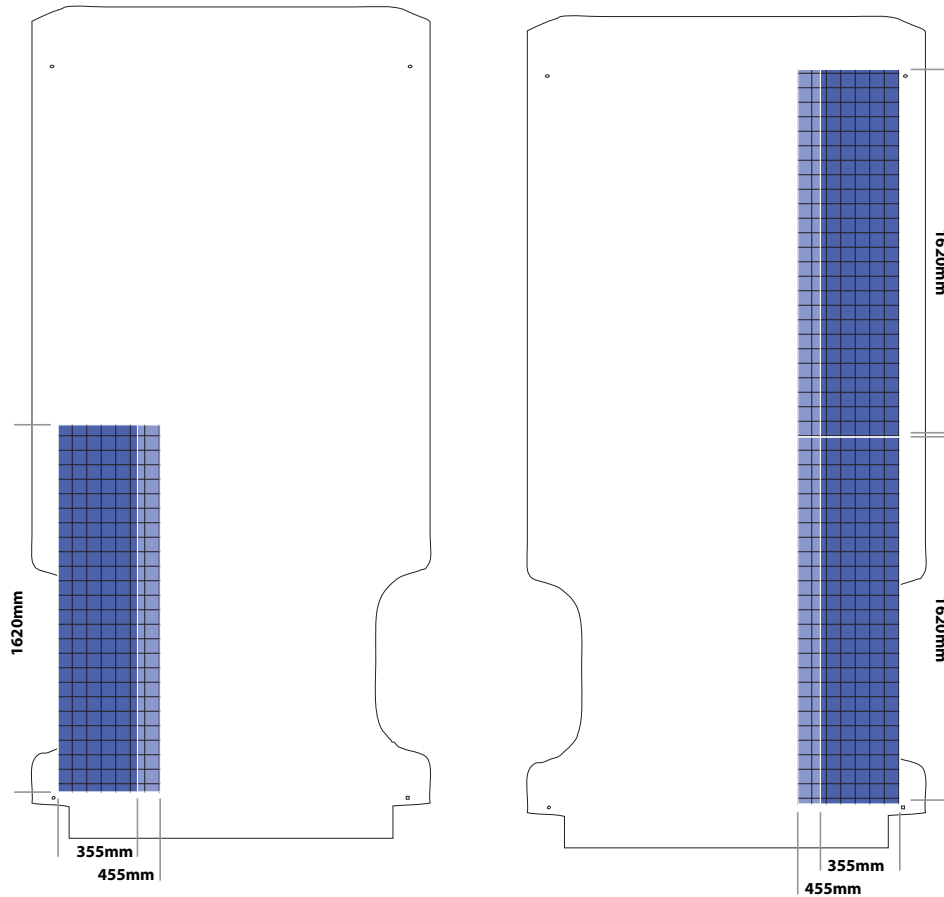

Long Wheelbase

Location	Unit Length	Unit Width	Unit Height		
			Low Roof	Med Roof	High Roof
Nearside	1620mm	355/455mm	N/A	1625mm	1625mm
Offside Rear	1620mm				
Offside Front	1620mm				

floor part no: 822-1110-HX3