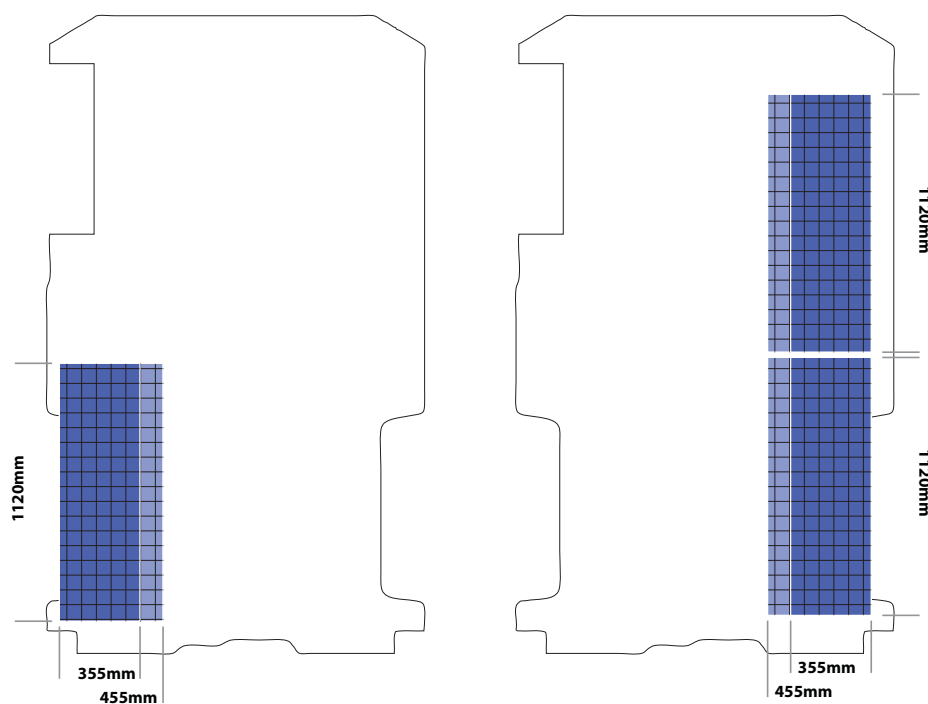

Long Wheelbase

Location	Unit Length	Unit Width	Unit Height		
			Low Roof	Med Roof	High Roof
Nearside	1120mm	355/455mm	1250mm	N/A	1625mm
Offside Rear	1120mm				
Offside Front	1120mm				

floor part no: 822-1209-HX2