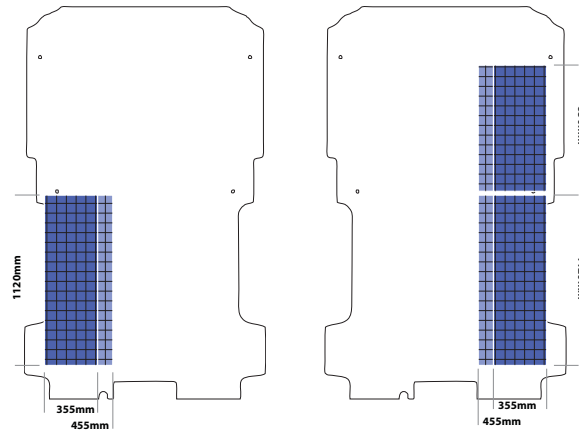

Long Wheelbase (L2)

Location	Unit Length	Unit Width	Unit Height		
			Low Roof	Med Roof	High Roof
Nearside	1120mm	355/455mm	1250mm	N/A	1250mm
Offside Rear	1120mm				
Offside Front	830mm				

floor part no: 822-1215-HX2