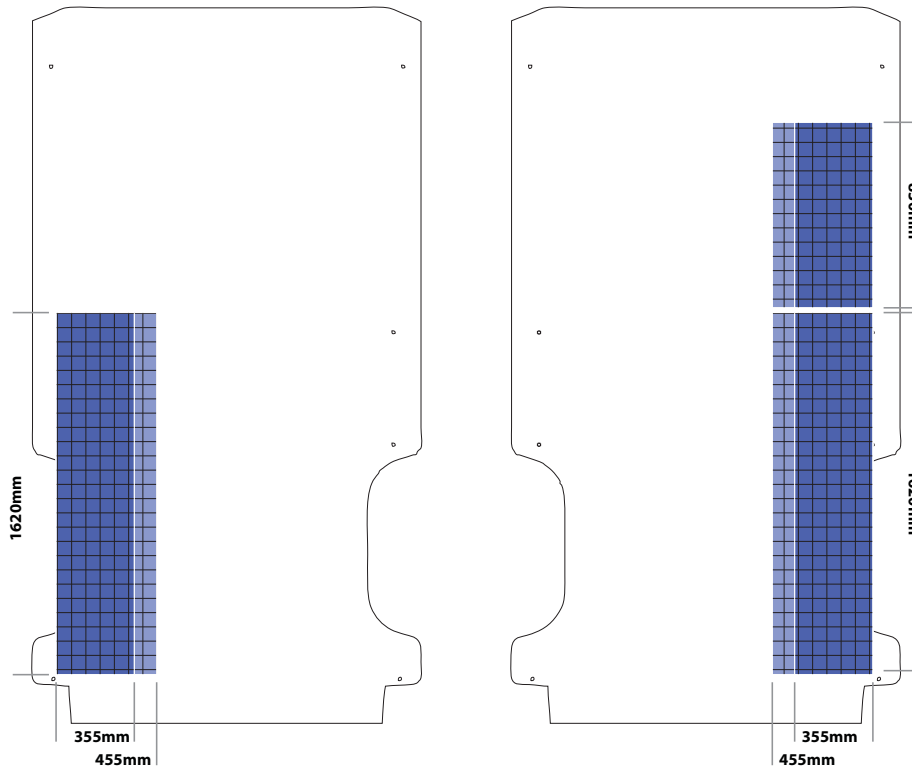

RENAULT

MASTER

Medium Wheelbase

Location	Unit Length	Unit Width	Unit Height		
			Low Roof	Med Roof	High Roof
Nearside	1620mm	355/455mm	1250mm	1625mm	1625mm
Offside Rear	1620mm				
Offside Front	830mm				

floor part no: 822-1211-HX3