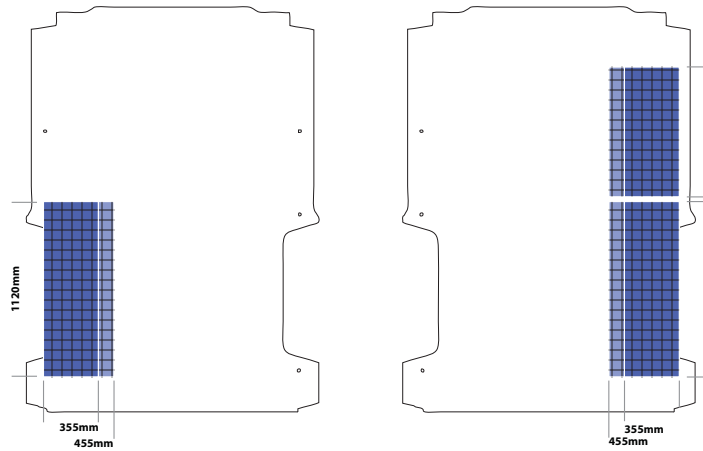

floor part no: 822-1111-HX3

PLEASE NOTE: there is no floor made for L4 (unit dims are same as above)

**DOBLO
(post 2010)**

Cargo

Location	Unit Length	Unit Width	Unit Height
Nearside	830mm	355mm	950mm
Offside	830/1120mm		

floor part no: awaiting part no

Maxi

Location	Unit Length	Unit Width	Unit Height
Nearside	1120mm	355mm	950mm
Offside	1620mm		

floor part no: 822-1258-HX2

DUCATO

Short Wheelbase (L1)

Location	Unit Length	Unit Width	Low Roof	Unit Height	High Roof
				Med Roof	
Nearside	1120mm	355/455mm	1250mm	1625mm	1625mm
Offside Rear	1120mm				
Offside Front	830mm				