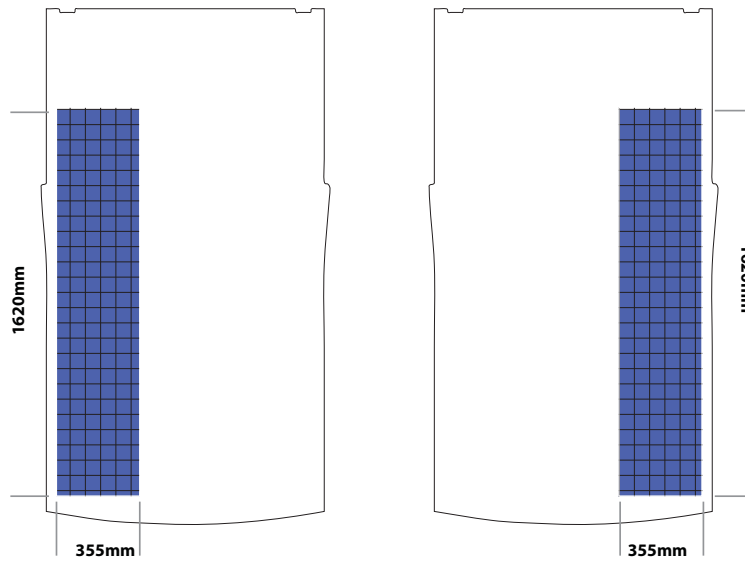

CADDY MAXI

Location	Unit Length	Unit Width	Unit Height
Nearside	1620mm	355mm	950mm
Offside	1620mm		

floor part no: 822-1199-HX1