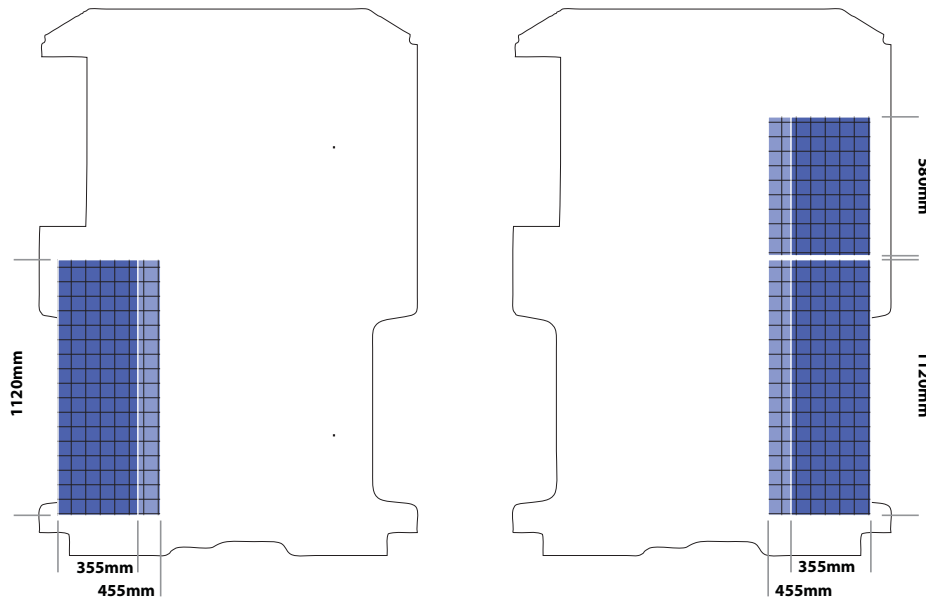

Short Wheelbase

Location	Unit Length	Unit Width	Unit Height		
			Low Roof	Med Roof	High Roof
Nearside	1120mm	355/455mm	1250mm	N/A	N/A
Offside Rear	1120mm				
Offside Front	580mm				

floor part no: 822-1208-HX2