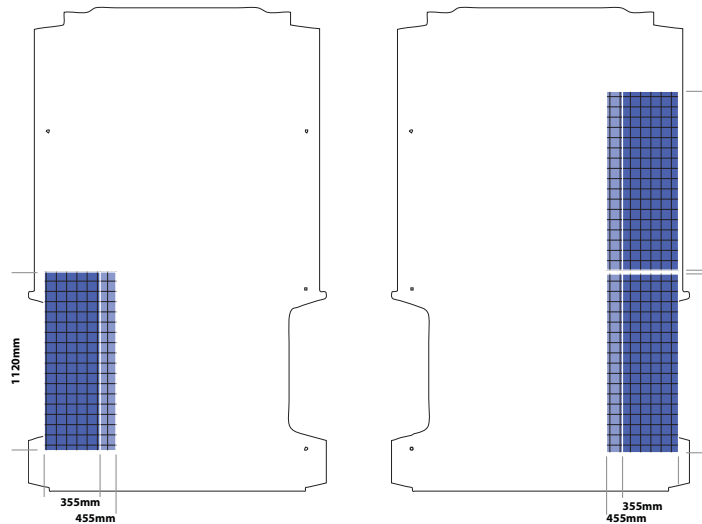

Medium Wheelbase (L2)

Location	Unit Length	Unit Width	Low Roof	Unit Height	High Roof
				Med Roof	
Nearside	1120mm	355/455mm	1250mm	1625mm	1625mm
Offside Rear					
Offside Front					

floor part no: 822-1216-HX3