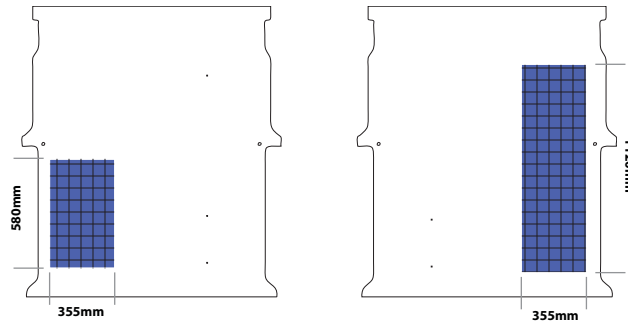

KUBISTAR

Location	Unit Length	Unit Width	Unit Height
Nearside	580mm	355mm	950mm
Offside	1120mm		

floor part no: 822-1002-HX2