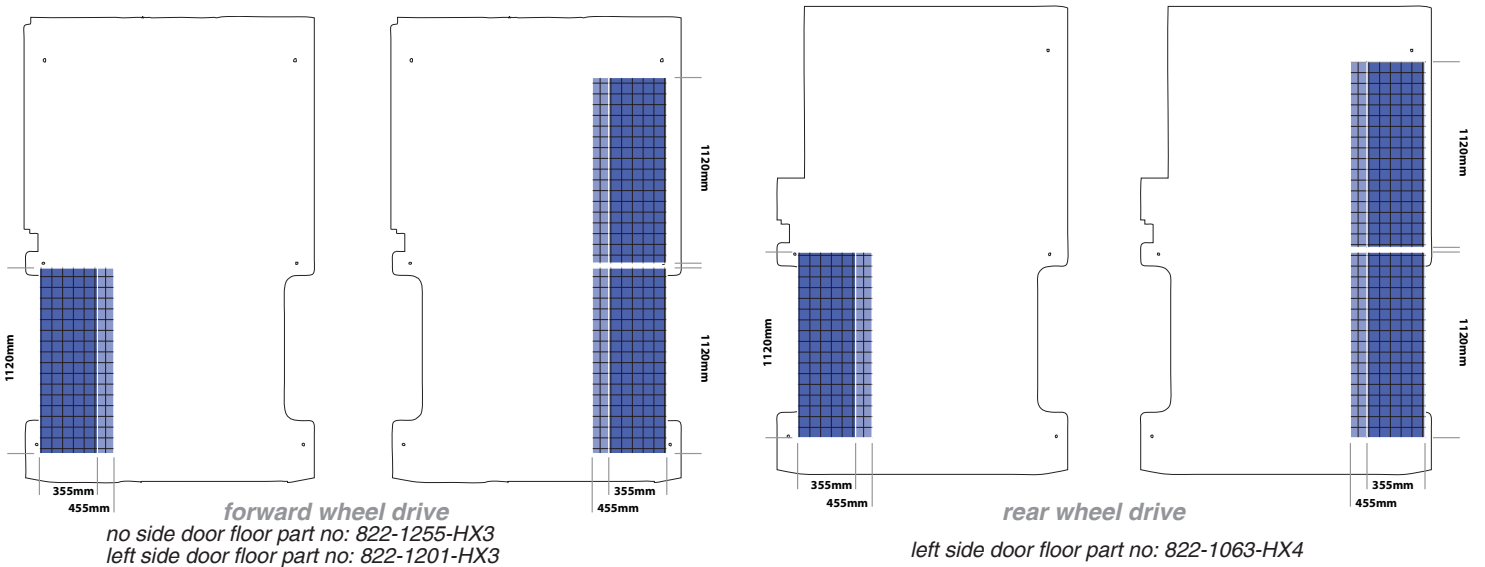

Medium Wheelbase

Location	Unit Length	Unit Width	Unit Height		
			Low Roof	Med Roof	High Roof
Nearside	1120mm	355/455mm	1250mm	1625mm	1625mm
Offside Rear					
Offside Front