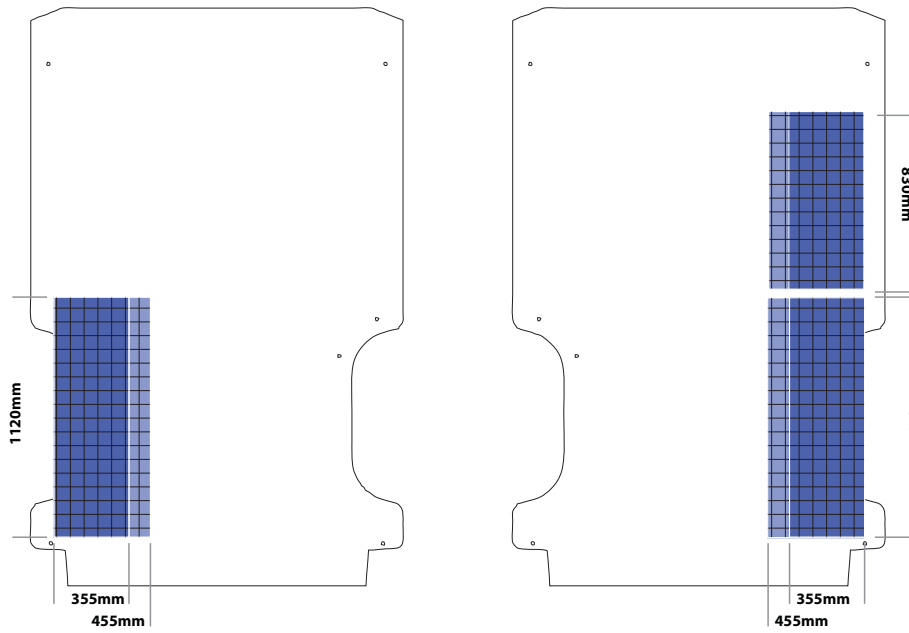

RENAULT

MASTER

Short Wheelbase

Location	Unit Length	Unit Width	Unit Height		
			Low Roof	Med Roof	High Roof
Nearside	1120mm	355/455mm	1250mm	N/A	1625mm
Offside Rear	1120mm				
Offside Front	830mm				

floor part no: 822-1210-HX3