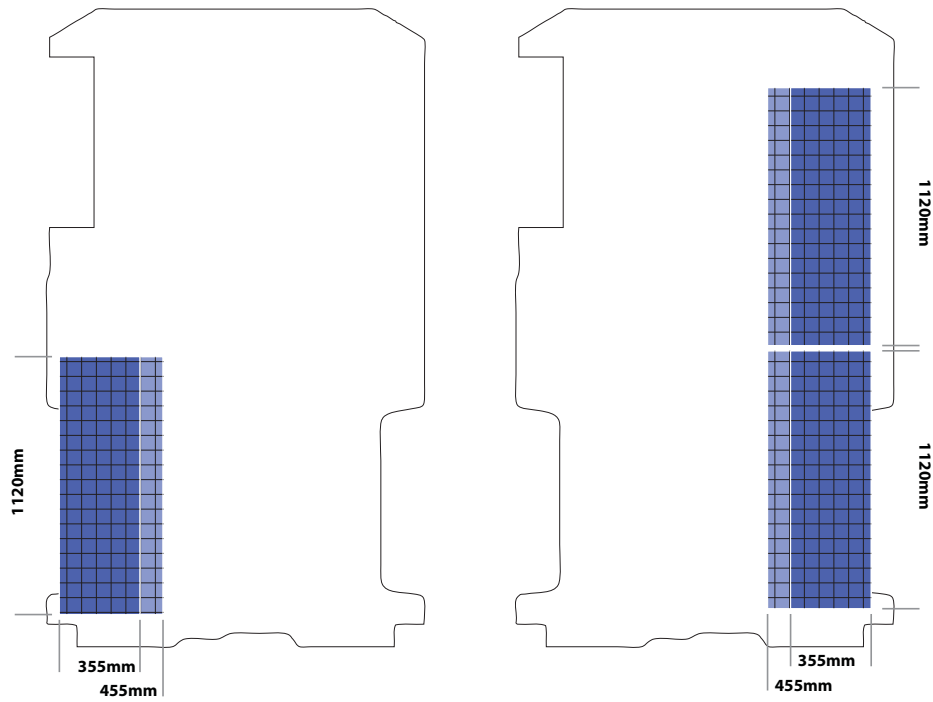

RENAULT

TRAFIC

Long Wheelbase

Location	Unit Length	Unit Width	Unit Height		
			Low Roof	Med Roof	High Roof
Nearside	1120mm	355/455mm	1250mm	N/A	1625mm
Offside Rear	1120mm				
Offside Front	1120mm				

floor part no: 822-1209-HX2