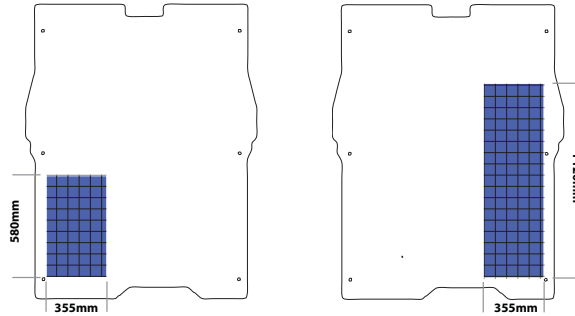

Combo _____	39
Movano _____	40-42
Vivaro _____	43-44

Caddy _____	45
Caddy Maxi _____	46
Crafter _____	47-50
Transporter _____	51-52

VEHICLE DIMENSION MATRIX TABLE _____	53-58
---	-------

light commercial vehicle storage systems

vehicle storage systems

storage systems

Short Wheelbase (L1)

Location	Unit Length	Unit Width	Unit Height
Nearside	580mm	355mm	950mm
Offside	1120mm		

floor part no: 822-0998-HX2

Long Wheelbase (L2)

Location	Unit Length	Unit Width	Unit Height
Nearside	830mm	355mm	950mm
Offside	1120mm		