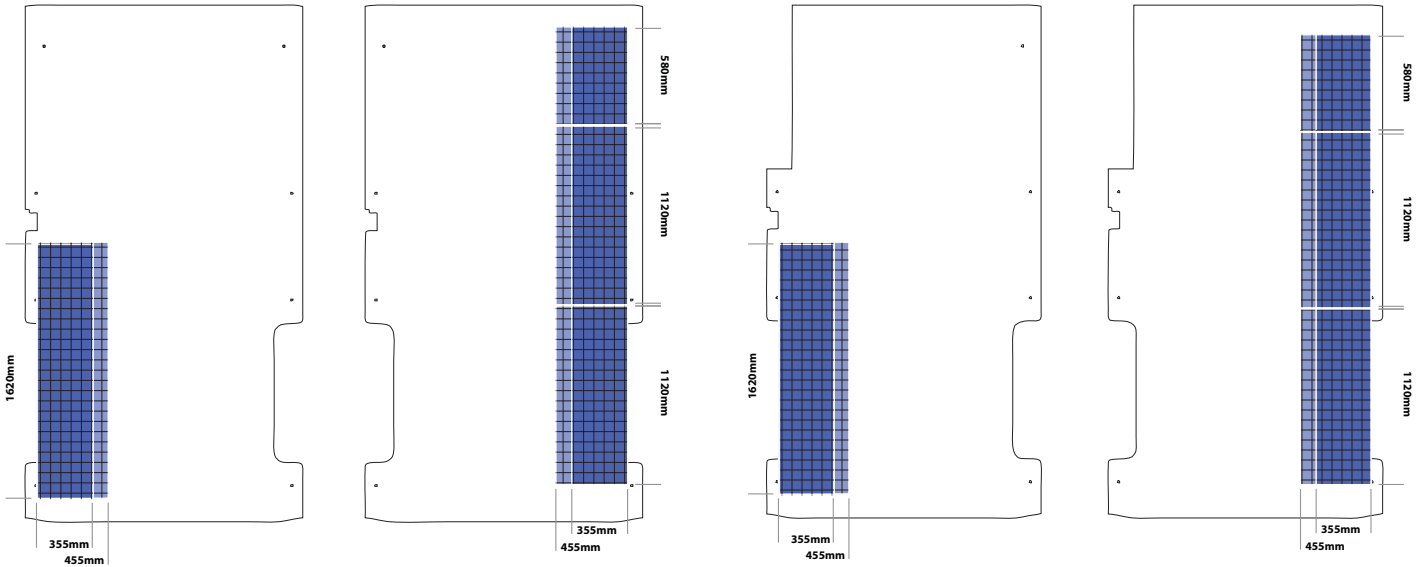

TRANSIT

forward wheel drive
floor part no: 822-1008-HX3

rear wheel drive
floor part no: 822-1064-HX4

Long Wheelbase

Location	Unit Length	Unit Width	Unit Height		
			Low Roof	Med Roof	High Roof
Nearside	1620mm	355/455mm	N/A	1625mm	1625mm
Offside Rear	1120mm				
Offside Mid	1120mm				
Offside Front	580mm