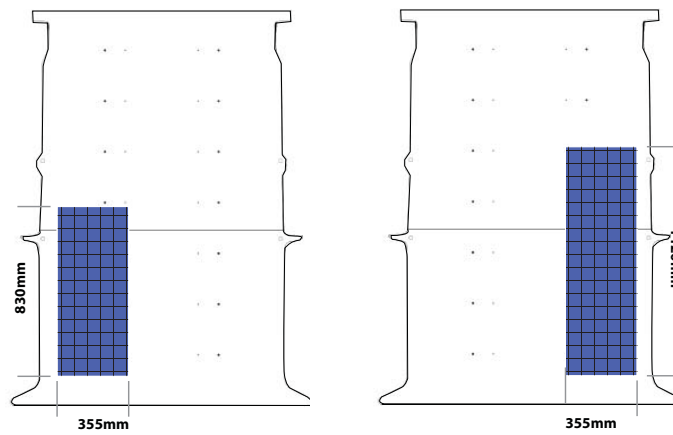

we do not provide floors for this vehicle as they come as standard

KUBISTAR

Location	Unit Length	Unit Width	Unit Height
Nearside	580mm	355mm	950mm
Offside	1120mm		

floor part no: 822-1002-HX2

Location	Unit Length	Unit Width	Unit Height
Nearside	830mm	355mm	950mm
Offside	1120mm		