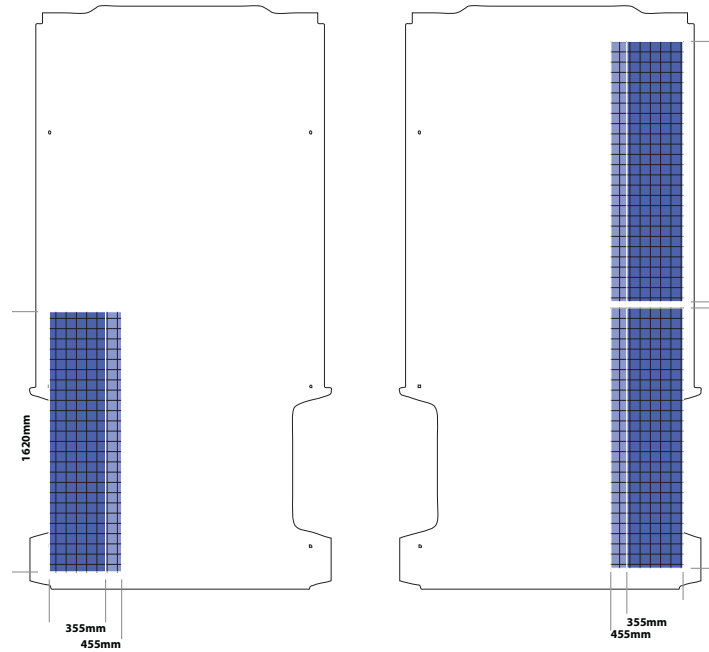

Long Wheelbase (L3)

Location	Unit Length	Unit Width	Unit Height		
			Low Roof	Med Roof	High Roof
Nearside	1620mm	355/455mm	1250mm	1625mm	1625mm
Offside Rear					
Offside Front					

floor part no: 822-1111-HX3