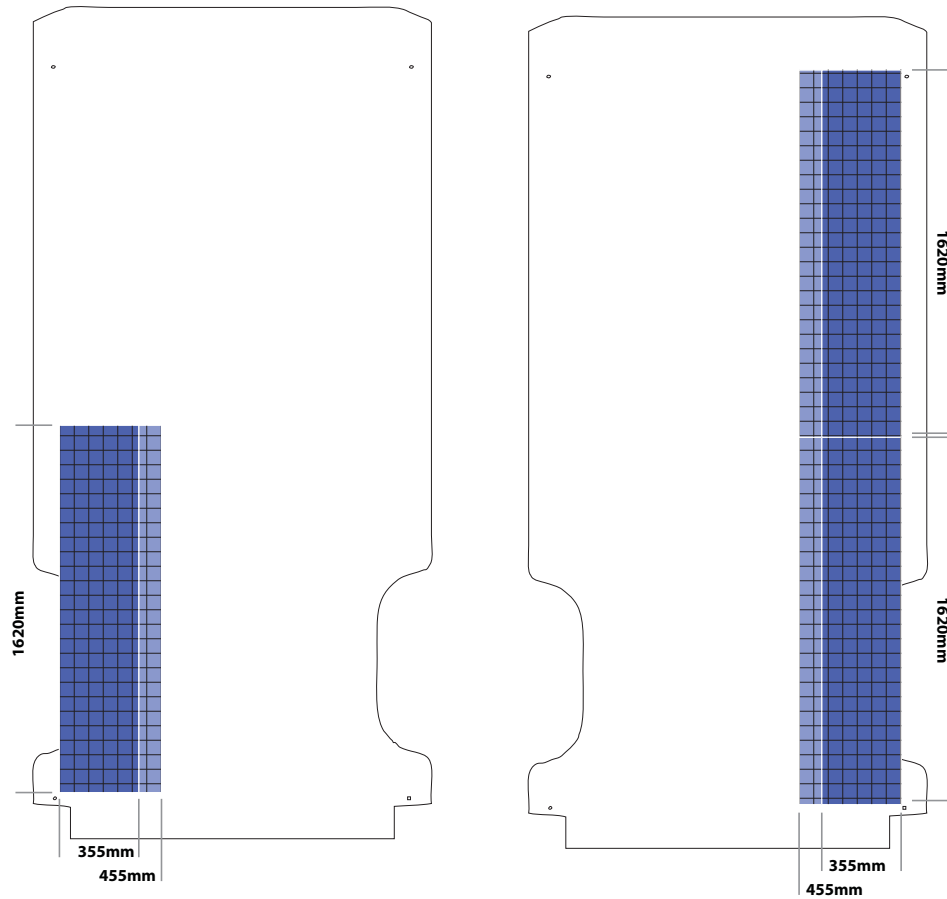

Long Wheelbase

Location	Unit Length	Unit Width	Unit Height		
			Low Roof	Med Roof	High Roof
Nearside	1620mm	355/455mm	N/A	1625mm	1625mm
Offside Rear	1620mm				
Offside Front	1620mm				

floor part no: 822-1110-HX3