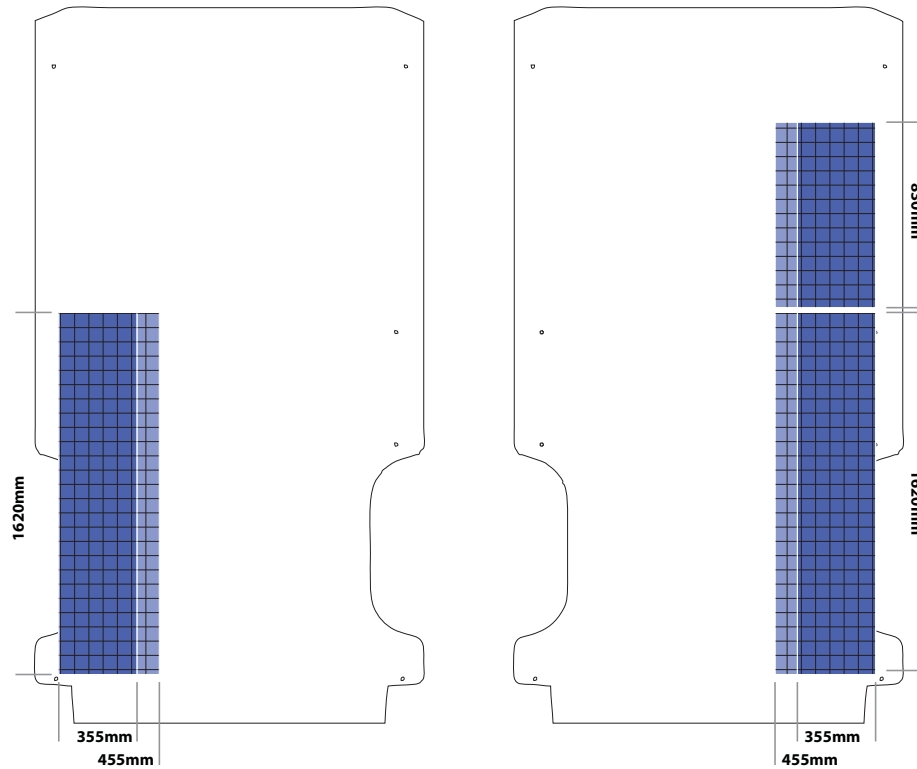

Medium Wheelbase

Location	Unit Length	Unit Width	Unit Height		
			Low Roof	Med Roof	High Roof
Nearside	1620mm	355/455mm	1250mm	1625mm	1625mm
Offside Rear	1620mm				
Offside Front	830mm				

floor part no: 822-1211-HX3