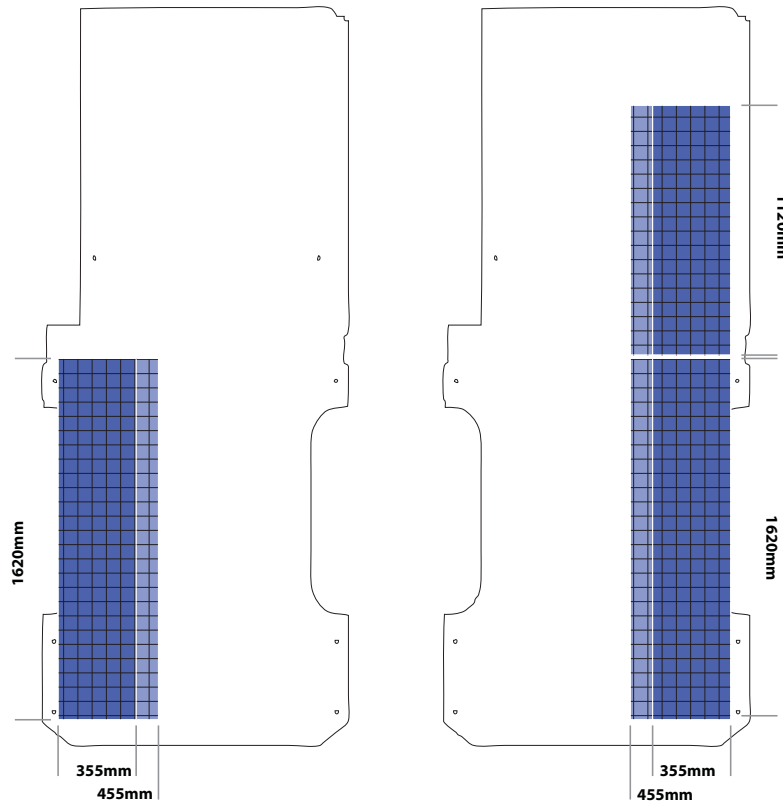

Medium Wheelbase

Location	Unit Length	Unit Width	Unit Height	
			Standard Roof	High Roof
Nearside	1620mm	355/455mm	1250mm	1625mm
Offside Rear	1620mm			
Offside Front	1120mm			

floor part no: 822-1019-HX3