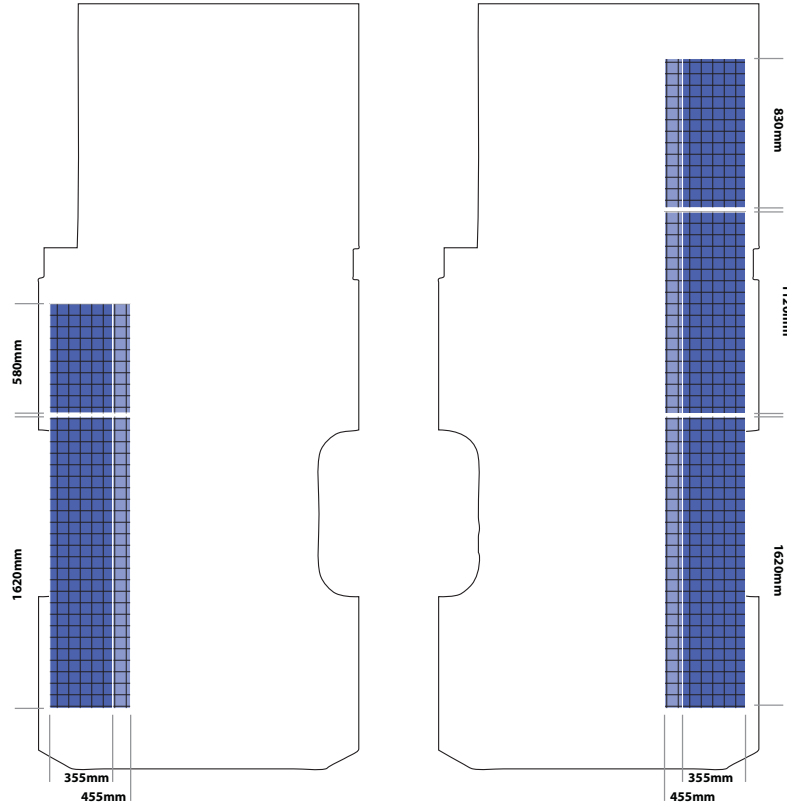

SPRINTER

Long Wheelbase

Location	Unit Length	Unit Width	Unit Height	
			Standard Roof	High Roof
Nearside Rear	1620mm	355/455mm	N/A	1625mm
Nearside Front	580mm			
Offside Rear	1620mm			
Offside Mid	1120mm			
Offside Front	830mm			

floor part no: 822-1213-HX4