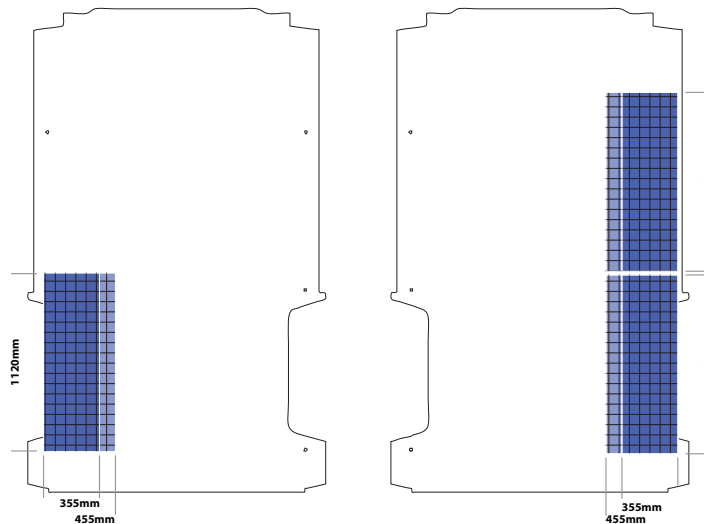

Medium Wheelbase (L2)

Location	Unit Length	Unit Width	Unit Height		
			Low Roof	Med Roof	High Roof
Nearside	1120mm	355/455mm	1250mm	1625mm	1625mm
Offside Rear					
Offside Front					

floor part no: 822-1216-HX3