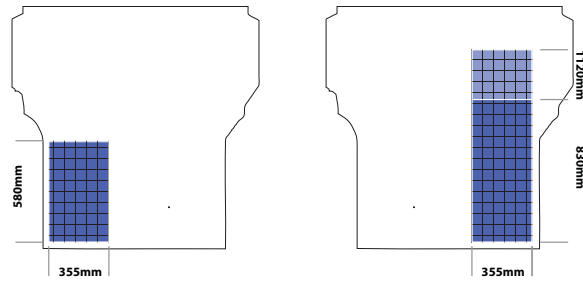

Location	Unit Length	Unit Width	Unit Height
Nearside	580mm	355mm	950mm
Offside	1120mm		

floor part no: 822-1000-HX2