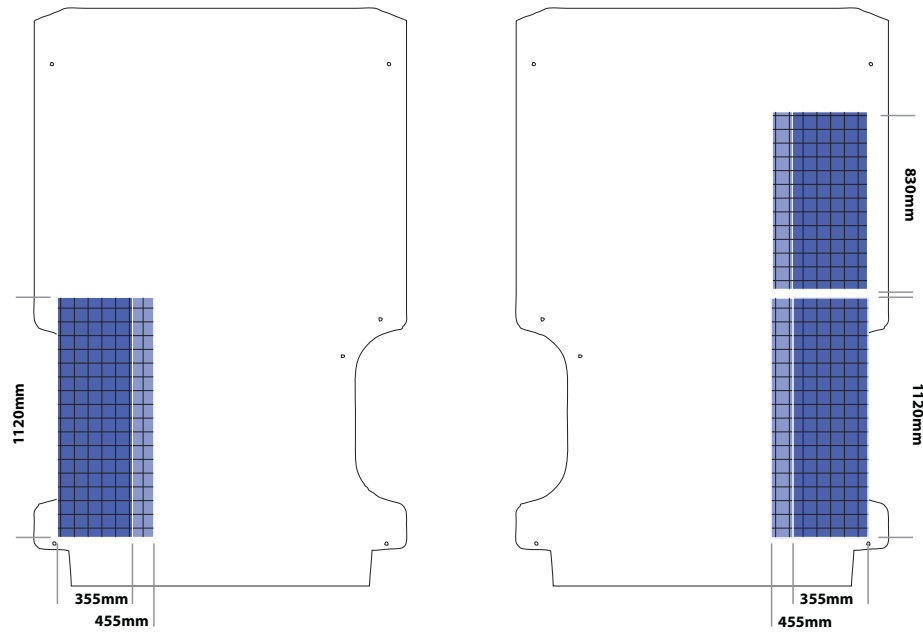

Short Wheelbase

Location	Unit Length	Unit Width	Unit Height		
			Low Roof	Med Roof	High Roof
Nearside	1120mm	355/455mm	1250mm	N/A	1625mm
Offside Rear	1120mm				
Offside Front	830mm				

floor part no: 822-1210-HX3