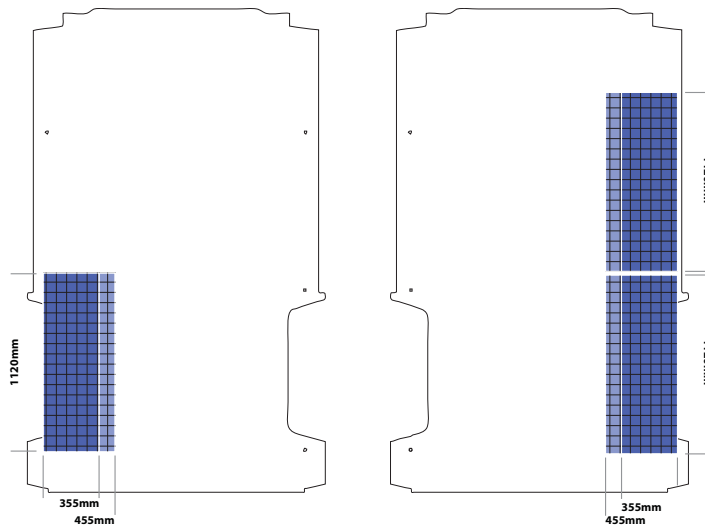

Medium Wheelbase (L2)

Location	Unit Length	Unit Width	Unit Height		
			Low Roof	Med Roof	High Roof
Nearside	1120mm	355/455mm	1250mm	1625mm	1625mm
Offside Rear					
Offside Front					

floor part no: 822-1216-HX3