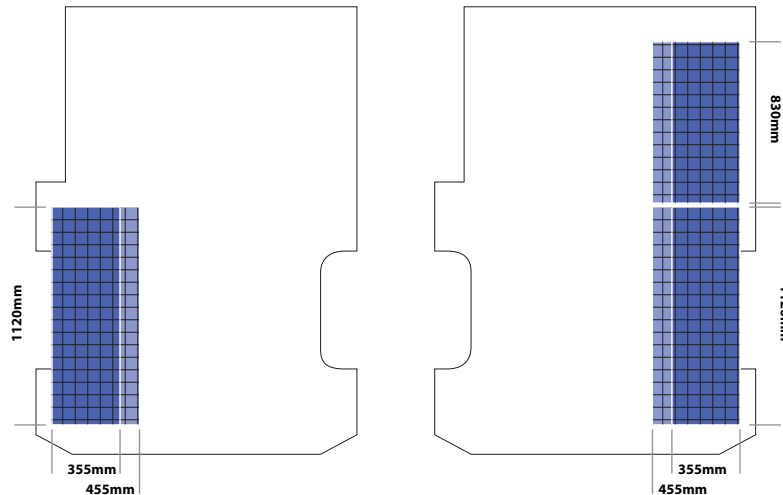

Long Wheelbase

Location	Unit Length	Unit Width	Unit Height	
			Standard Roof	High Roof
Nearside	1120mm	355/455mm	1250mm	1625mm
Offside Rear	1120mm			
Offside Front	830mm			

we do not provide floors for this vehicle as they come as standard