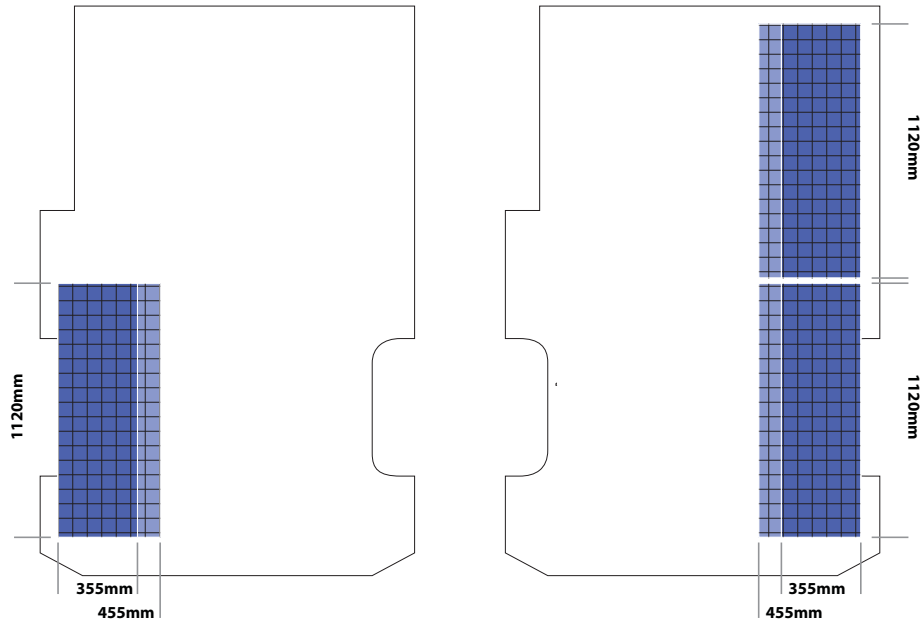

Extra Long Wheelbase

Location	Unit Length	Unit Width	Unit Height	
			Standard Roof	High Roof
Nearside	1120mm	355/455mm	1250mm	N/A
Offside Rear	1120mm			
Offside Front	1120mm			

we do not provide floors for this vehicle as they come as standard