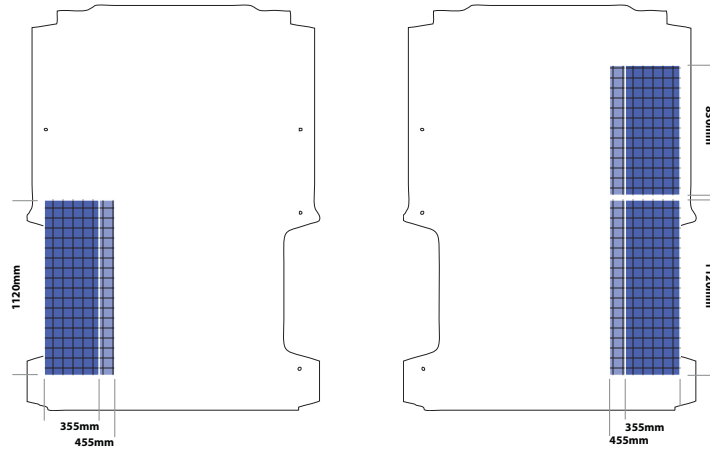

vehicle storage systems

storage systems

Short Wheelbase (L1)

Location	Unit Length	Unit Width	Unit Height
Nearside	580mm	355mm	950mm
Offside	1120mm		

floor part no: 822-0998-HX2

Long Wheelbase (L2)

Location	Unit Length	Unit Width	Unit Height
Nearside	830mm	355mm	950mm
Offside	1120mm		

floor part no: 822-1214-HX2

Long Wheelbase (L2)

Location	Unit Length	Unit Width	Unit Height		
			Low Roof	Med Roof	High Roof
Nearside	1120mm	355/455mm	1250mm	N/A	1625mm
Offside Rear	1120mm				
Offside Front	830mm				

floor part no: 822-1215-HX2

Location	Unit Length	Unit Width	Unit Height
Nearside	580mm	355mm	950mm
Offside	1120mm		

floor part no: 822-1000-HX2

Short Wheelbase (L1)

Location	Unit Length	Unit Width	Unit Height		
			Low Roof	Med Roof	High Roof
Nearside	1120mm	355/455mm	1250mm	1625mm	1625mm
Offside Rear	1120mm				
Offside Front	830mm				