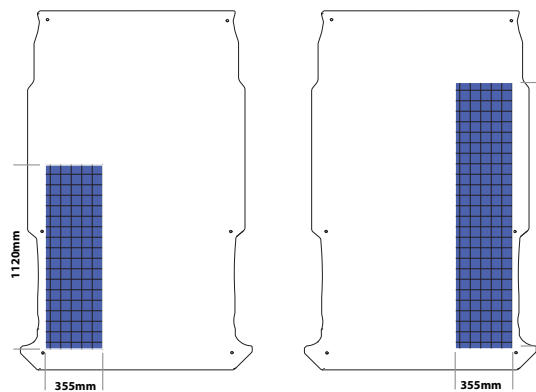

floor part no: 822-1111-HX3

PLEASE NOTE: there is no floor made for L4 (unit dims are same as above)

**DOBLO
(post 2010)**

Cargo

Location	Unit Length	Unit Width	Unit Height
Nearside	830mm	355mm	950mm
Offside	830/1120mm		

floor part no: awaiting part no

Maxi

Location	Unit Length	Unit Width	Unit Height
Nearside	1120mm	355mm	950mm
Offside	1620mm		

floor part no: 822-1258-HX2

DUCATO

Short Wheelbase (L1)

Location	Unit Length	Unit Width	Low Roof	Unit Height	High Roof
				Med Roof	
Nearside	1120mm	355/455mm	1250mm	1625mm	1625mm
Offside Rear	1120mm				
Offside Front	830mm				