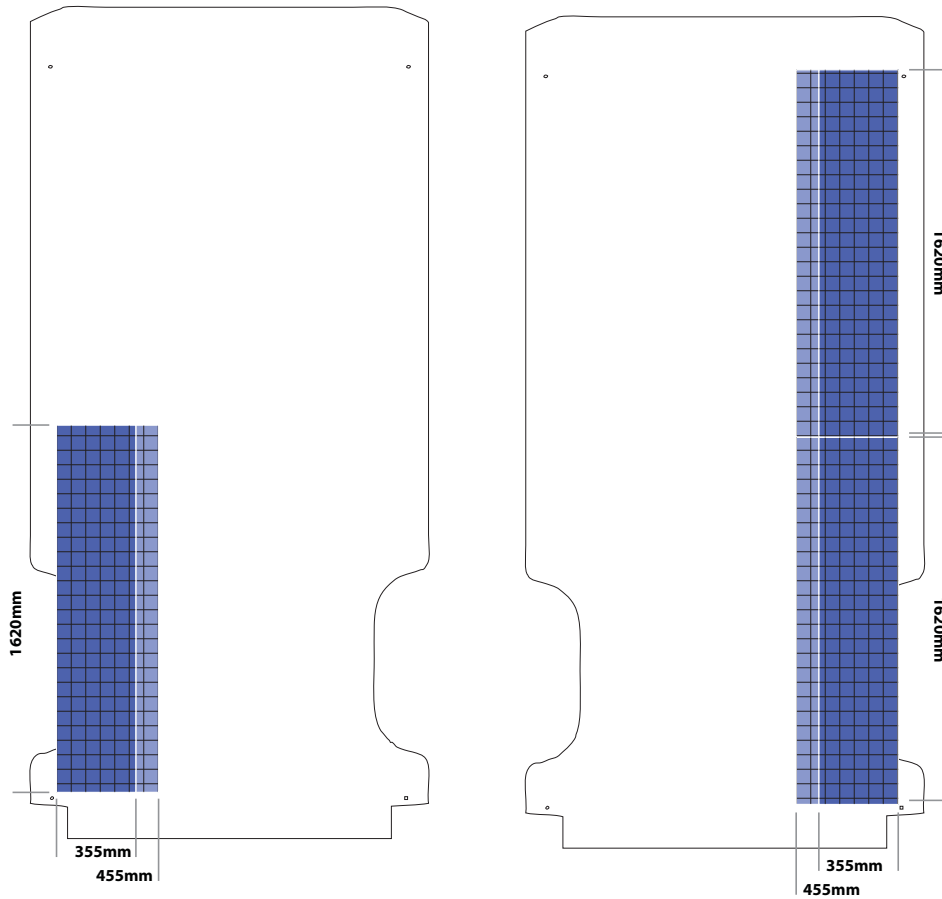

Long Wheelbase

Location	Unit Length	Unit Width	Unit Height		
			Low Roof	Med Roof	High Roof
Nearside	1620mm	355/455mm	N/A	1625mm	1625mm
Offside Rear	1620mm				
Offside Front	1620mm				

floor part no: 822-1110-HX3