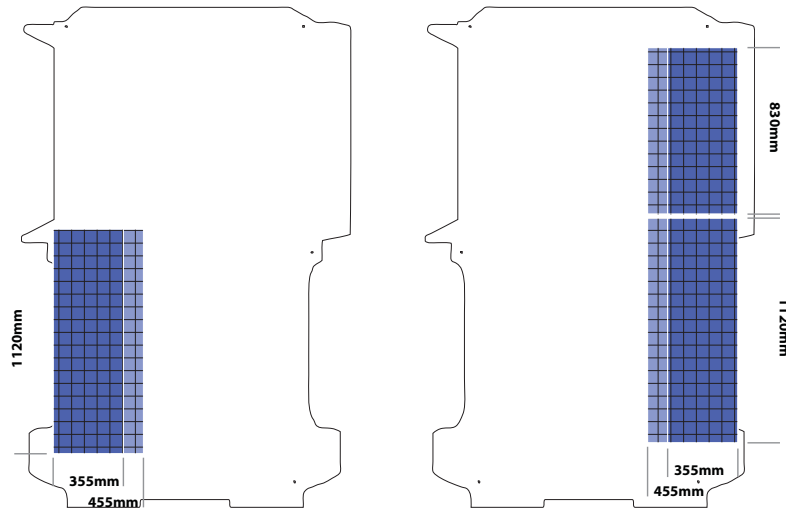

TRANSPORTER

Short Wheelbase

Location	Unit Length	Unit Width	Unit Height		
			Low Roof	Med Roof	High Roof
Nearside	1120mm	355/455mm	1250mm	1250mm	N/A
Offside Rear	1120mm				
Offside Front	830mm				

floor part no: 822-1202-HX2