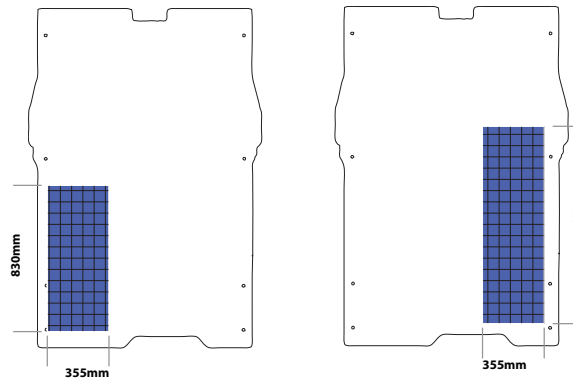

vehicle storage systems

storage systems

Short Wheelbase (L1)

Location	Unit Length	Unit Width	Unit Height
Nearside	580mm	355mm	950mm
Offside	1120mm		

floor part no: 822-0998-HX2

Long Wheelbase (L2)

Location	Unit Length	Unit Width	Unit Height
Nearside	830mm	355mm	950mm
Offside	1120mm		

floor part no: 822-0999-HX2

Short Wheelbase (L1)

Location	Unit Length	Unit Width	Unit Height		
			Low Roof	Med Roof	High Roof
Nearside	1120mm	355/455mm	1250mm	N/A	1625mm
Offside Rear	1120mm				
Offside Front	580mm				