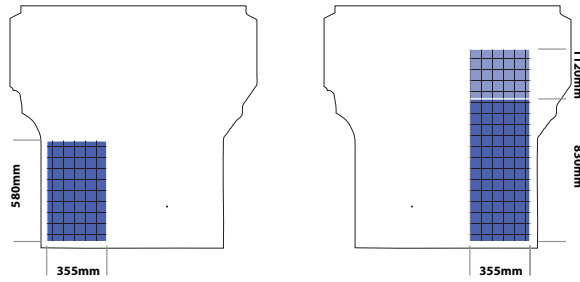

vehicle storage systems

storage systems

Short Wheelbase (L1)

Location	Unit Length	Unit Width	Unit Height
Nearside	580mm	355mm	950mm
Offside	1120mm		

floor part no: 822-0998-HX2

Long Wheelbase (L2)

Location	Unit Length	Unit Width	Unit Height
Nearside	830mm	355mm	950mm
Offside	1120mm		

floor part no: awaiting part no

Maxi

Location	Unit Length	Unit Width	Unit Height
Nearside	1120mm	355mm	950mm
Offside	1620mm		

floor part no: 822-1258-HX2

DUCATO

Short Wheelbase (L1)

Location	Unit Length	Unit Width	Low Roof	Unit Height	High Roof
				Med Roof	
Nearside	1120mm	355/455mm	1250mm	1625mm	1625mm
Offside Rear	1120mm				
Offside Front	830mm				

floor part no: 822-1216-HX3

Long Wheelbase (L3)

Location	Unit Length	Unit Width	Unit Height		
			Low Roof	Med Roof	High Roof
Nearside	1620mm	355/455mm	1250mm	1625mm	1625mm
Offside Rear					
Offside Front					

floor part no: 822-1111-HX3

PLEASE NOTE: there is no floor made for L4 (unit dims are same as above)

FIORINO

Location	Unit Length	Unit Width	Unit Height
Nearside	830mm	355mm	950mm
Offside	830/1120mm		

floor part no: 822-1000-HX2